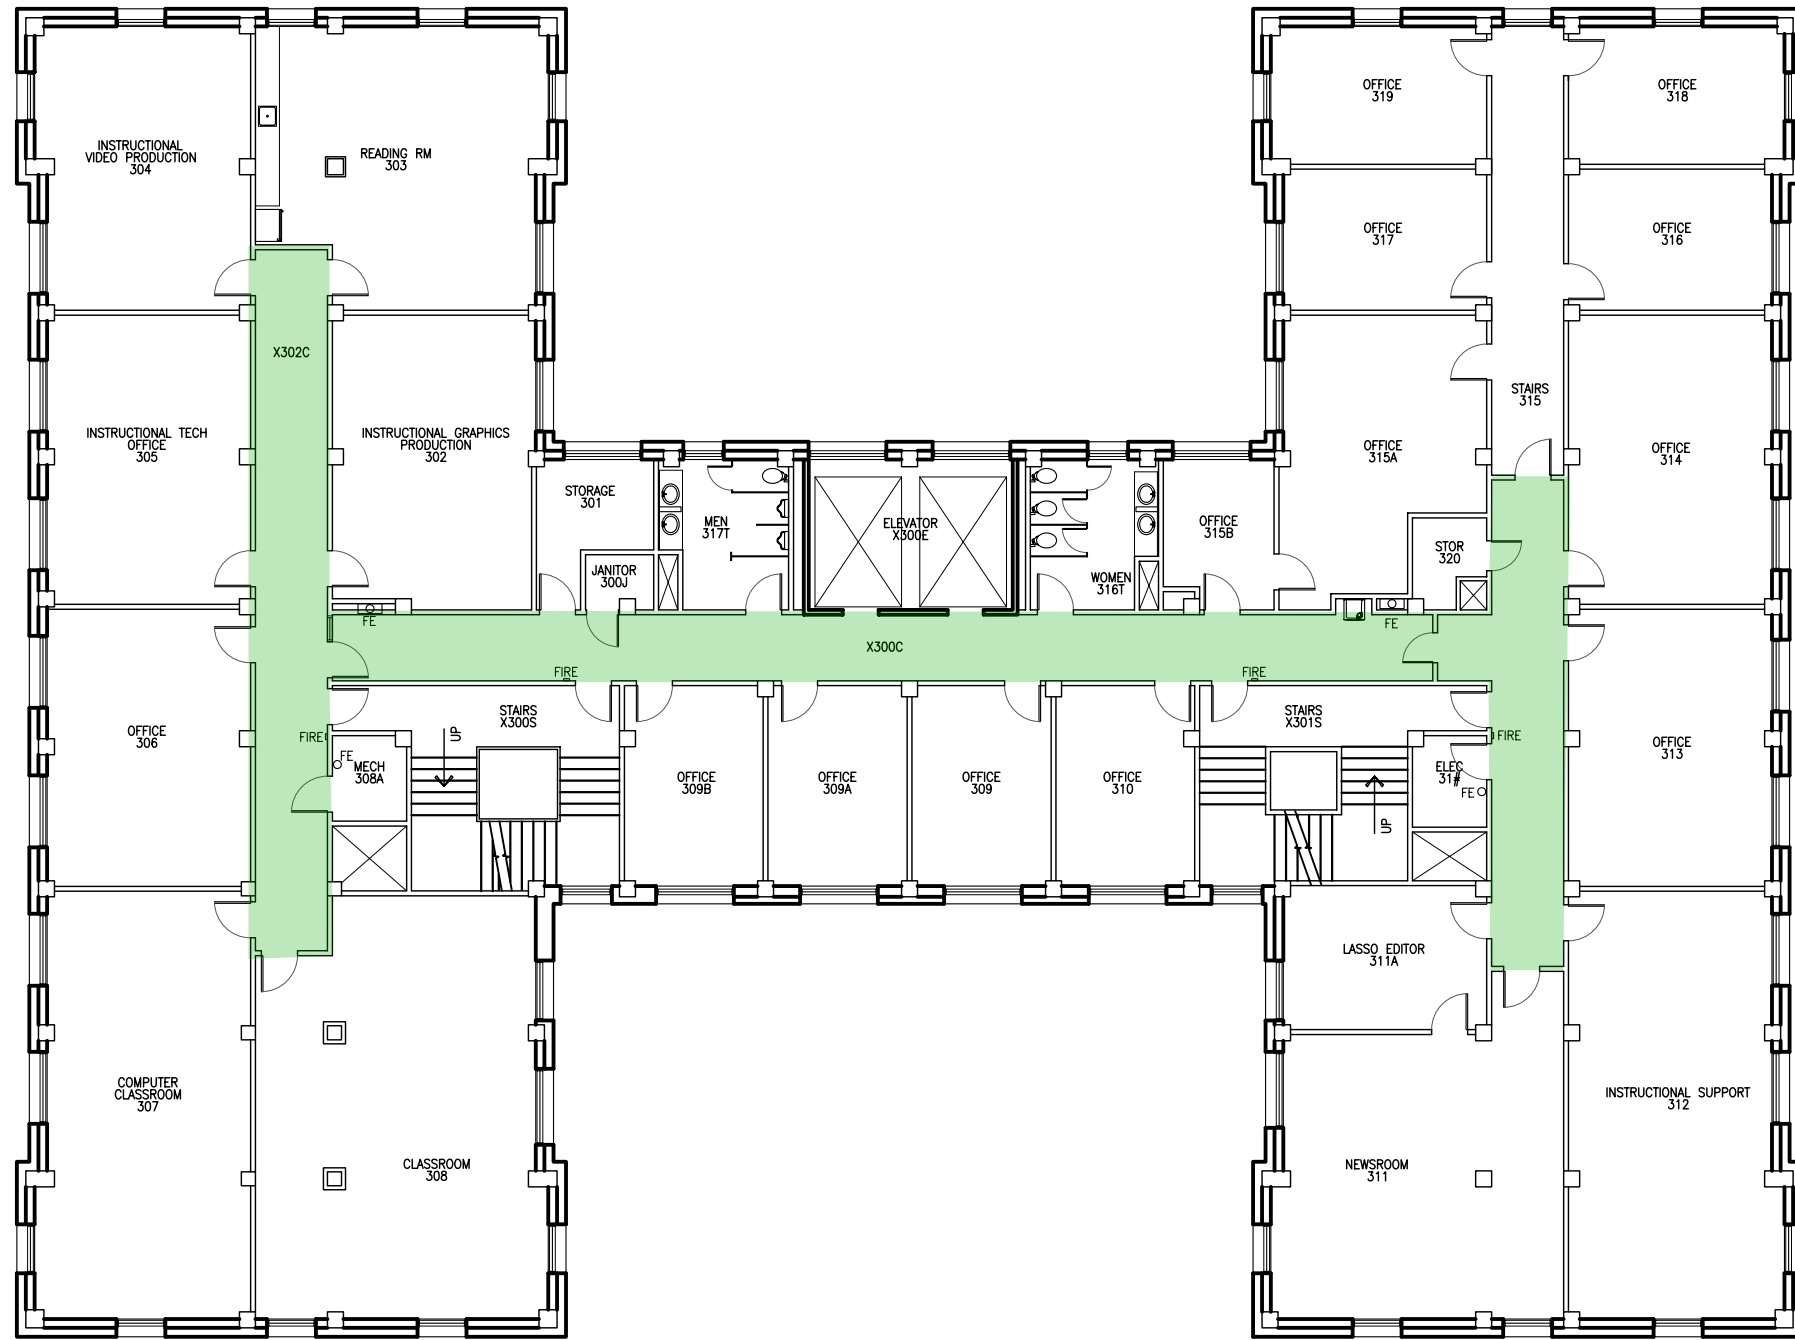

MAP KEY
 Shelter Locations

- Primary
- Secondary

1 STODDARD HALL BUILDING
 1ST FLOOR PLAN

SCALE: 1/16" = 1'-0"

LEGEND

FIRE PULL	FIRE
FIRE EXTINGUISHER	FEO

MAP KEY
 Shelter Locations

- Primary
- Secondary

1 STODDARD HALL BUILDING
 2ND FLOOR PLAN

SCALE: 1/16" = 1'-0"

LEGEND

FIRE PULL	FIRE
FIRE EXTINGUISHER	FE

MAP KEY
 Shelter Locations

- Primary
- Secondary

1 STODDARD HALL BUILDING
 3RD FLOOR PLAN

SCALE: 1/16" = 1'-0"

LEGEND	
	FIRE PULL
	FIRE EXTINGUISHER
	FIRE PULL
	FIRE EXTINGUISHER

MAP KEY
 Shelter Locations

- Primary
- Secondary

1 STODDARD HALL BUILDING
 4TH FLOOR PLAN

SCALE: 1/16" = 1'-0"

LEGEND

FIRE PULL	FIRE
FIRE EXTINGUISHER	FE