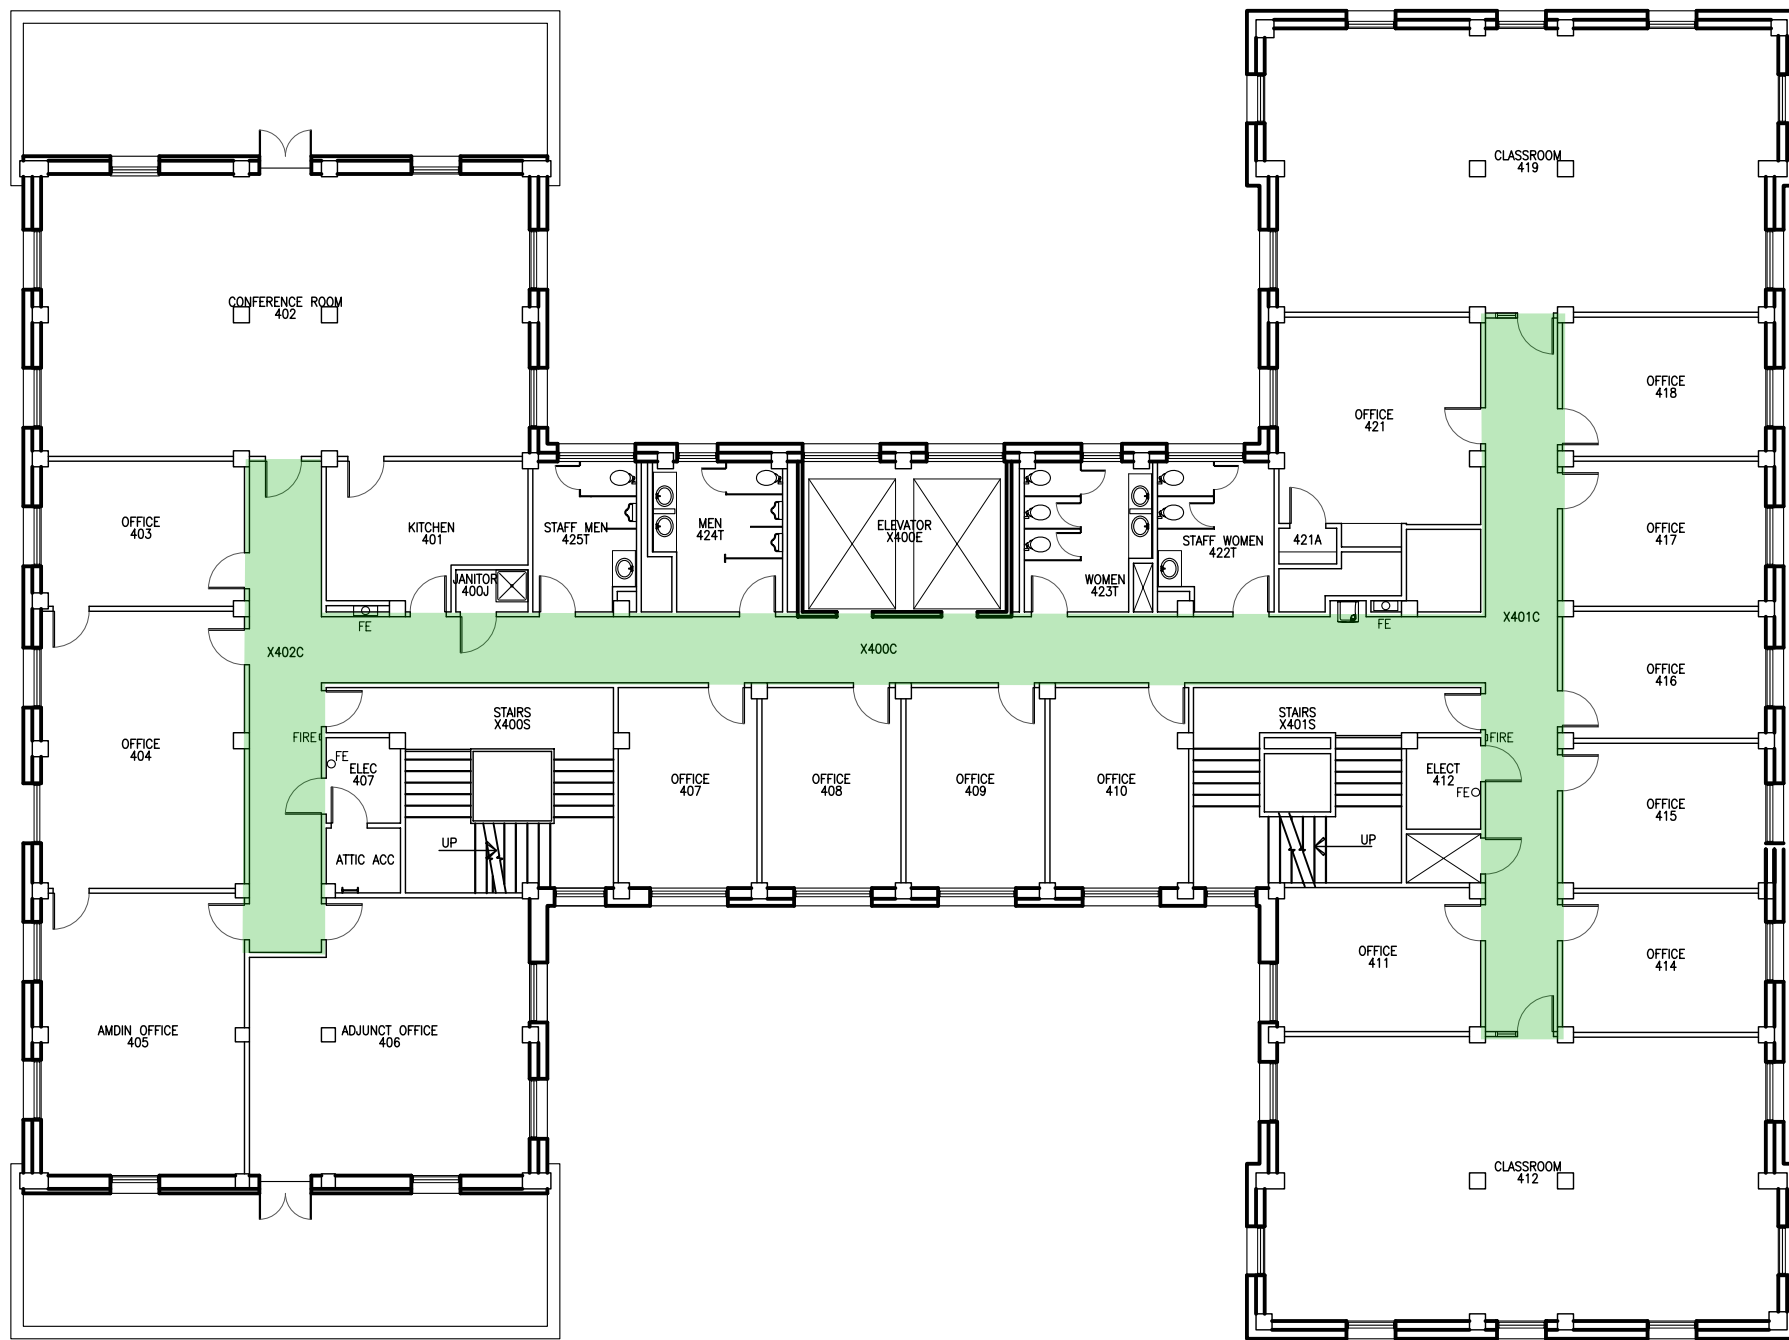

MAP KEY
 Shelter Locations

- Primary
- Secondary

1 STODDARD HALL BUILDING
 1ST FLOOR PLAN

SCALE: 1/16" = 1'-0"

LEGEND

FIRE PULL	FIRE
FIRE EXTINGUISHER	FEO

MAP KEY
 Shelter Locations

- Primary
- Secondary

1 STODDARD HALL BUILDING
 2ND FLOOR PLAN

SCALE: 1/16" = 1'-0"

LEGEND

FIRE PULL	FIRE
FIRE EXTINGUISHER	FE

MAP KEY
 Shelter Locations

- Primary
- Secondary

1 STODDARD HALL BUILDING
 3RD FLOOR PLAN

SCALE: 1/16" = 1'-0"

LEGEND	
	FIRE PULL
	FIRE EXTINGUISHER
	FIRE PULL
	FIRE EXTINGUISHER

MAP KEY
 Shelter Locations

- Primary
- Secondary

1 STODDARD HALL BUILDING
 4TH FLOOR PLAN

SCALE: 1/16" = 1'-0"

LEGEND

FIRE PULL	FIRE
FIRE EXTINGUISHER	FE