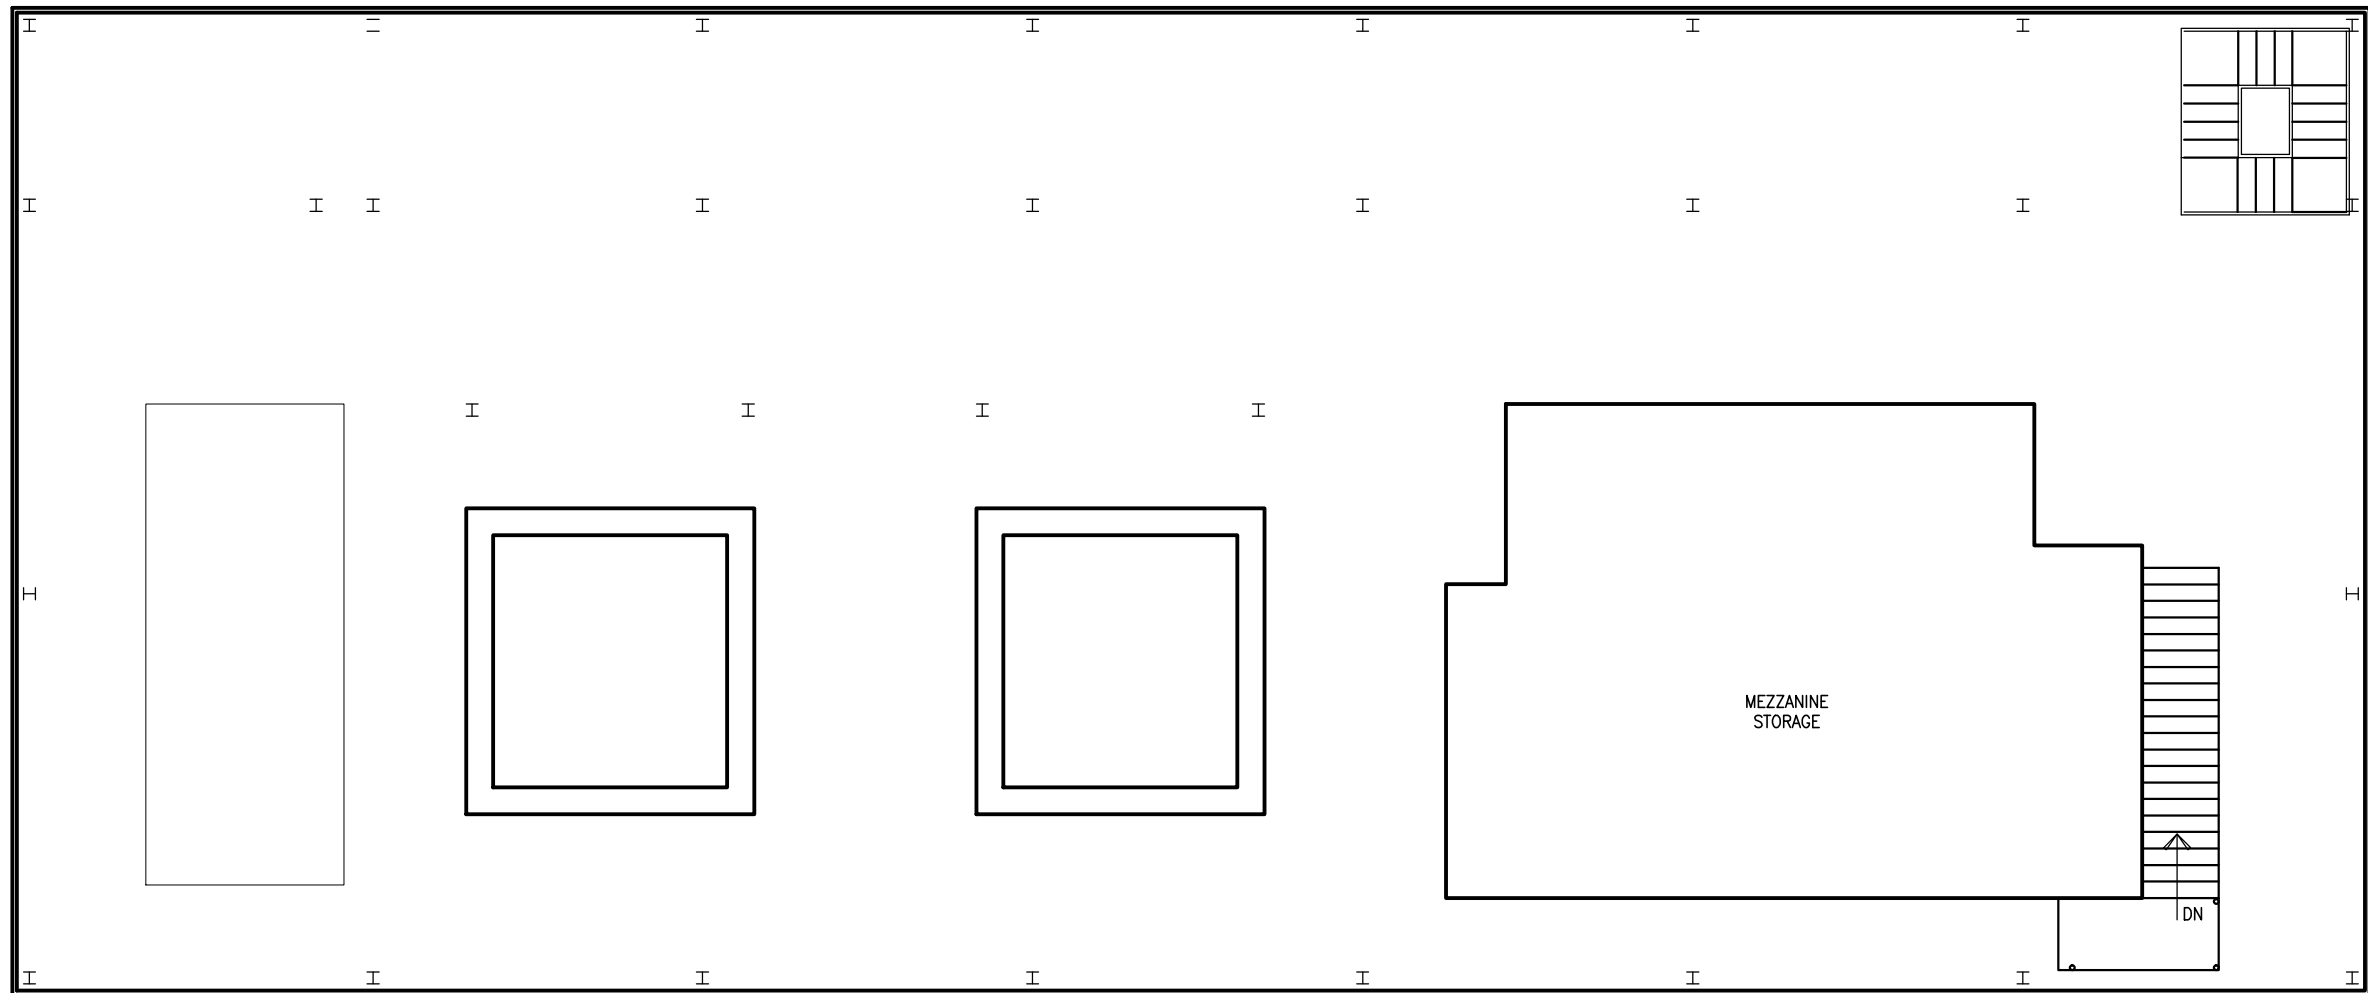

MAP KEY
 Shelter Locations

- Primary
- Secondary

1 CENTRAL UTILITIES BUILDING
 1ST FLOOR PLAN
 SCALE: 3/32" = 1'-0"

LEGEND

FIRE PULL	FIRE
FIRE EXTINGUISHER	FEO

MAP KEY
 Shelter Locations

- Primary
- Secondary

1 CENTRAL UTILITIES BUILDING
 2ND FLOOR PLAN

SCALE: 3/32" = 1'-0"

LEGEND

FIRE PULL	FIRE
FIRE EXTINGUISHER	FE