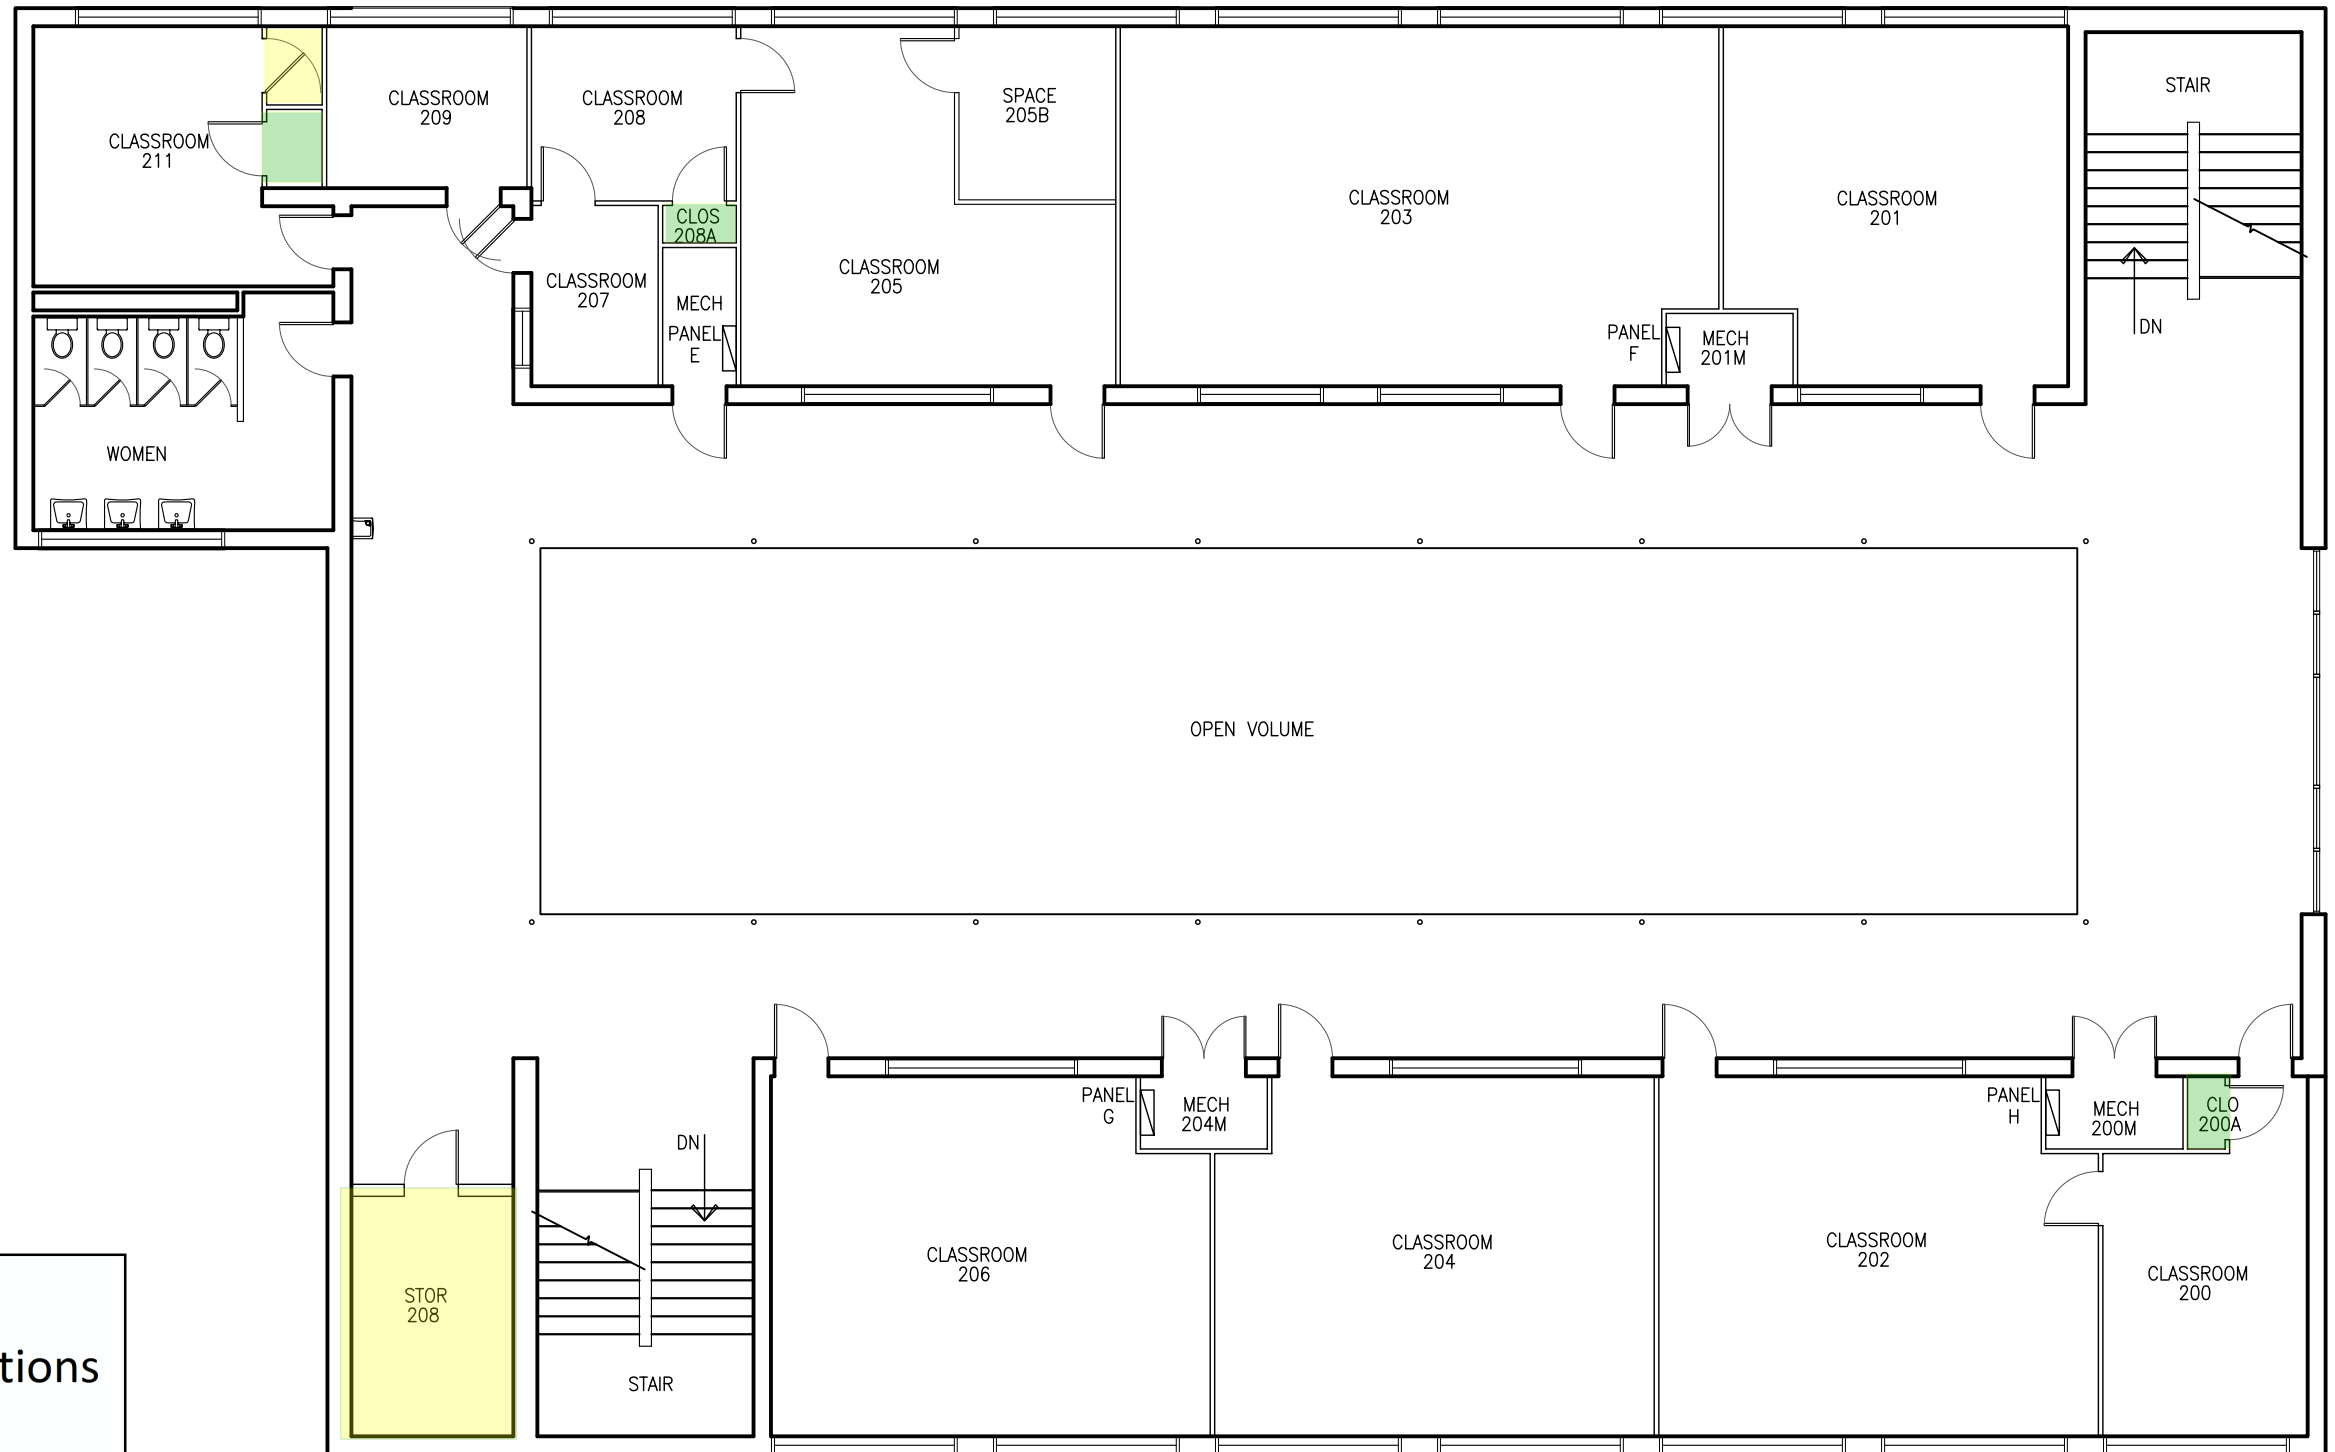

**MAP KEY**  
 Shelter Locations

- Primary
- Secondary

**1 PATIO BUILDING**  
 1ST FLOOR PLAN

SCALE: 3/32" = 1'-0"

LEGEND

FIRE PULL	FIRE
FIRE EXTINGUISHER	FE

**MAP KEY**  
 Shelter Locations

- Primary
- Secondary