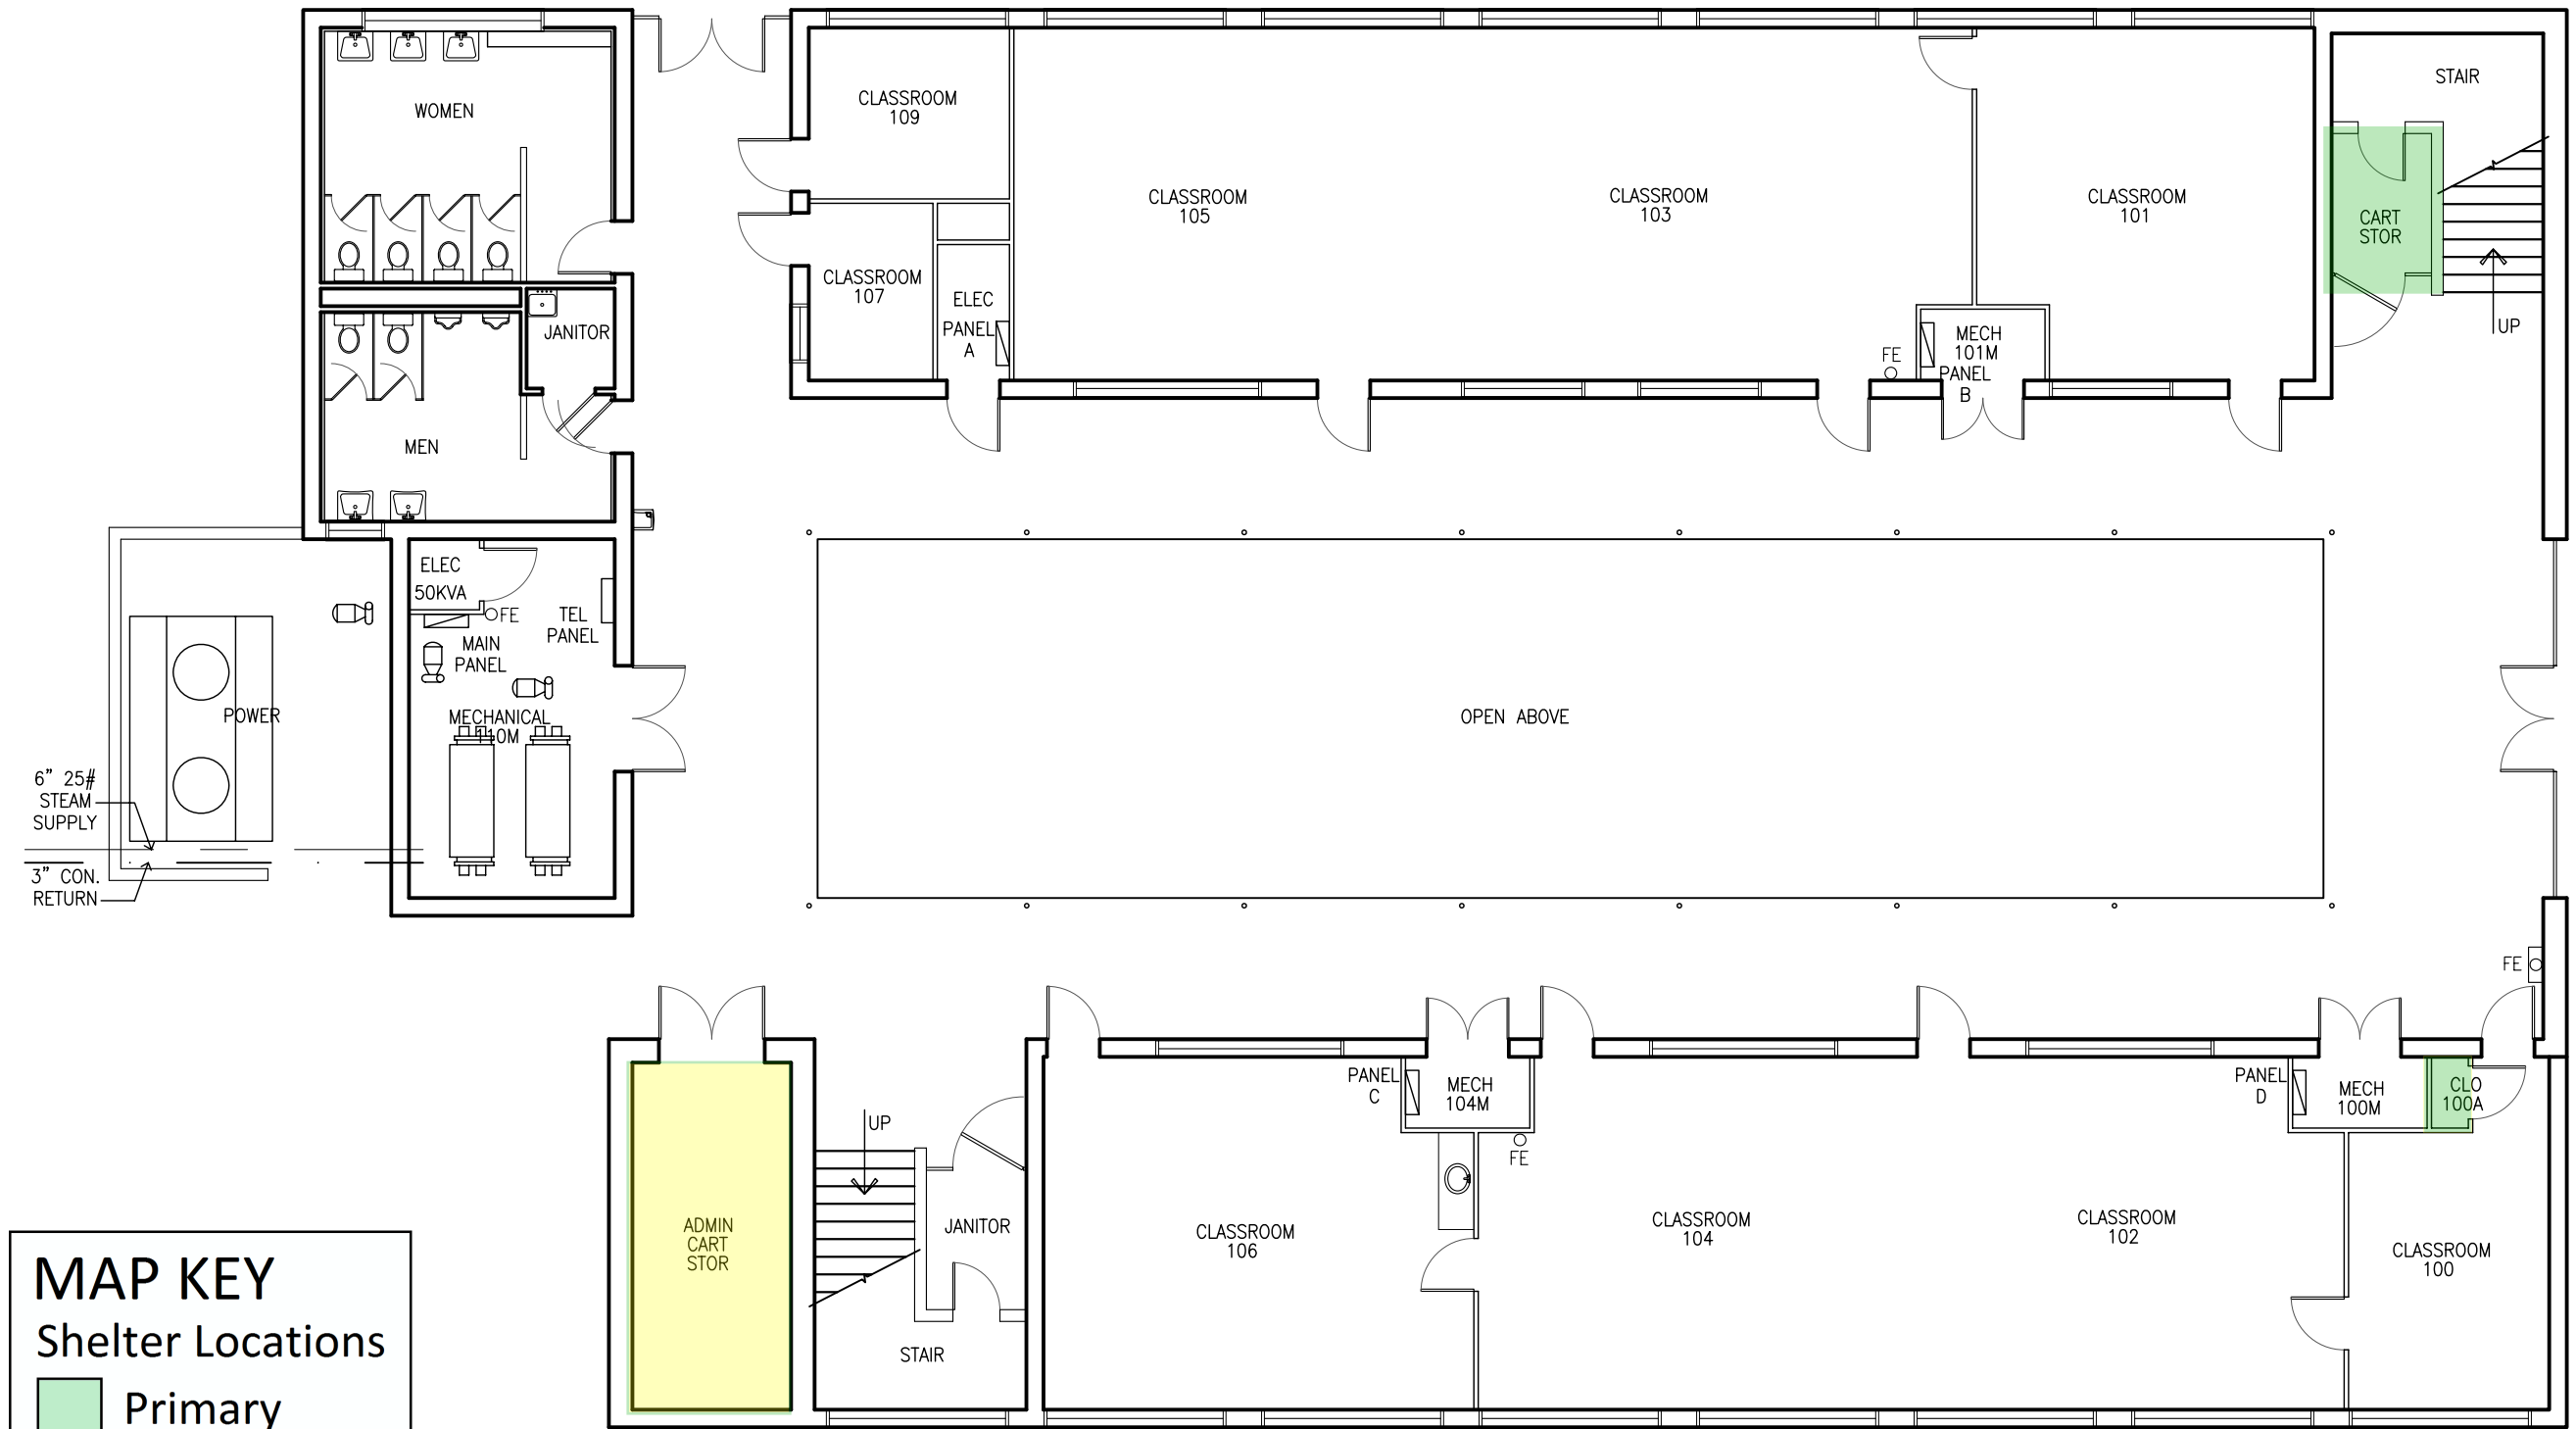

**MAP KEY**  
 Shelter Locations

- Primary
- Secondary

**1 PATIO BUILDING**  
 1ST FLOOR PLAN

SCALE: 3/32" = 1'-0"

LEGEND

FIRE PULL	FIRE
FIRE EXTINGUISHER	FE

**MAP KEY**  
 Shelter Locations

- Primary
- Secondary