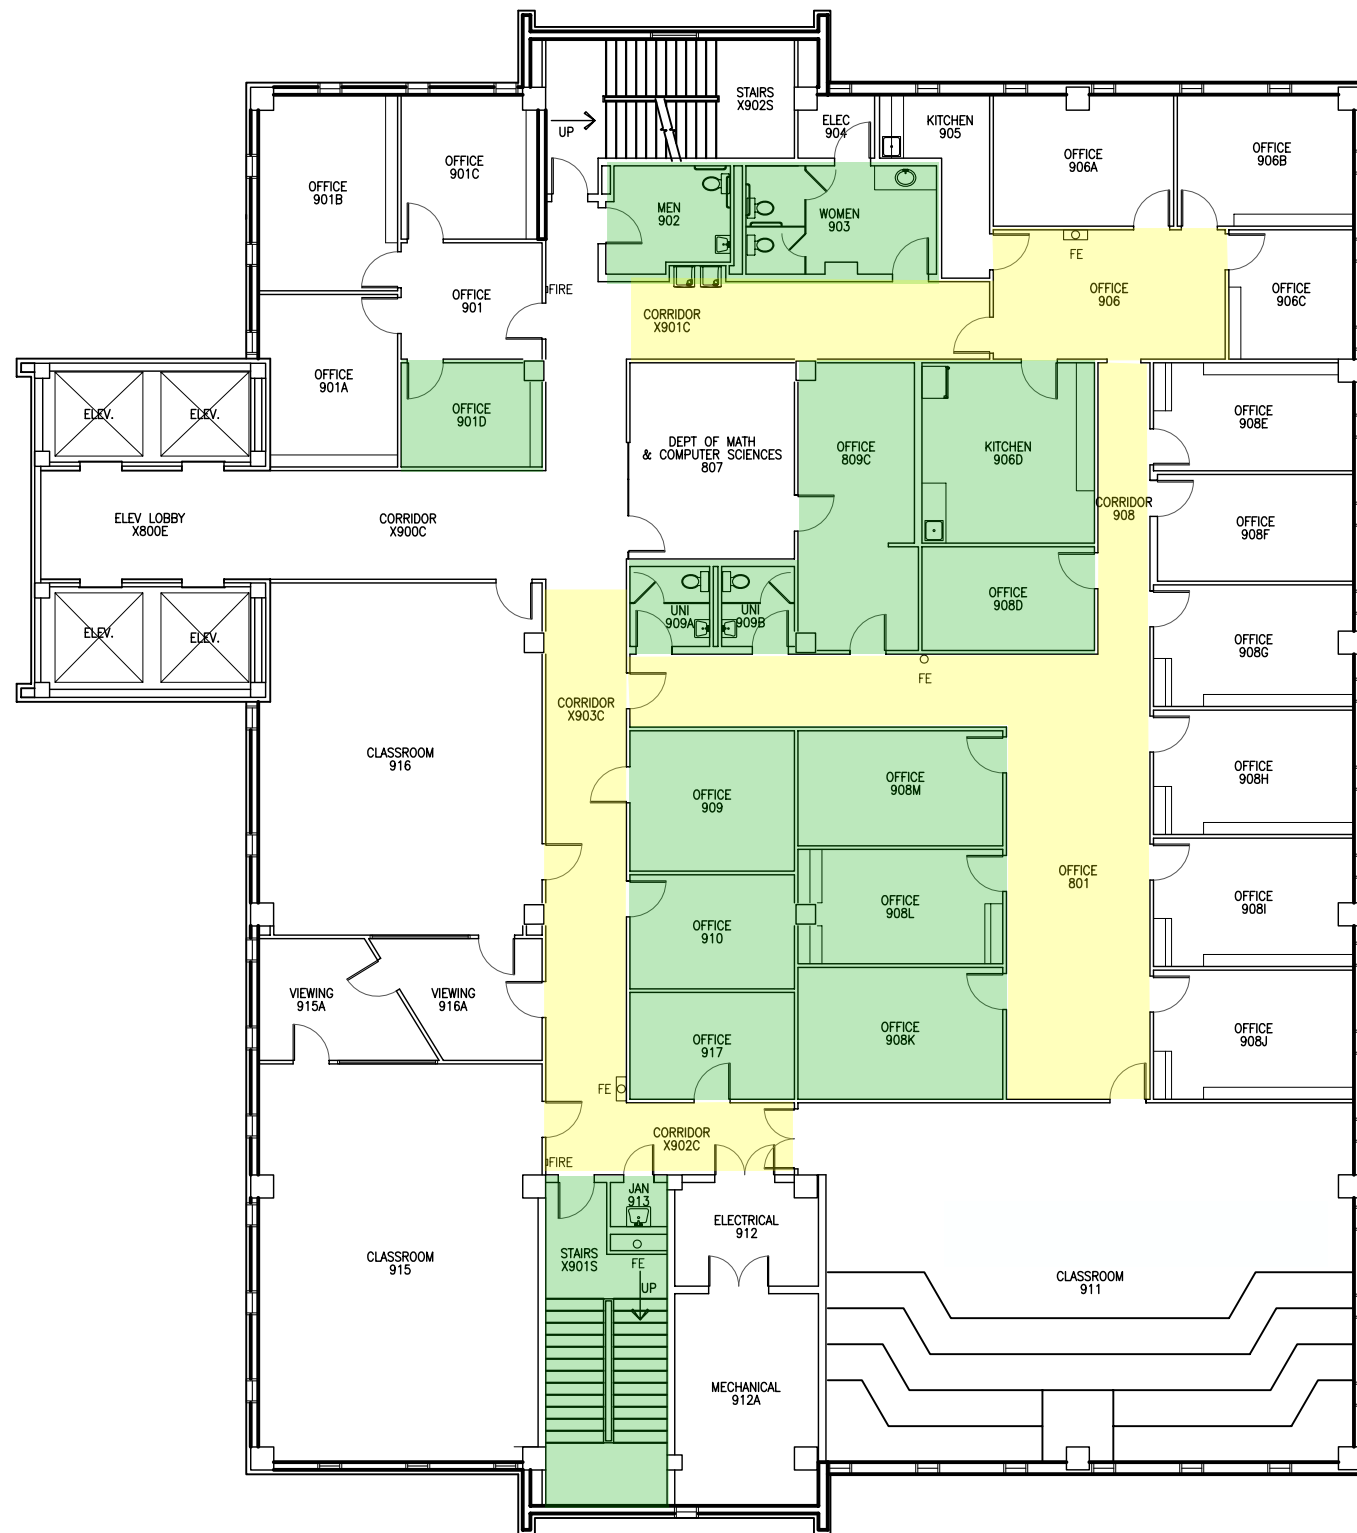

- Primary
- Secondary

1 MULTI-PURPOSE CLASSROOM LAB BUILDING
 4TH FLOOR PLAN
 SCALE: 1/16" = 1'-0"

LEGEND

FIRE PULL	FIRE
FIRE EXTINGUISHER	FE

MAP KEY
 Shelter Locations

- Primary
- Secondary

LEGEND	
	FIRE PULL
	FIRE EXTINGUISHER
	FIRE PULL
	FIRE EXTINGUISHER

MAP KEY
 Shelter Locations
 Primary
 Secondary

LEGEND
 FIRE PULL FIRE
 FIRE EXTINGUISHER FE O

MAP KEY
 Shelter Locations

- Primary
- Secondary

1 MULTI-PURPOSE CLASSROOM LAB BUILDING
 7TH FLOOR PLAN
 SCALE: 1/16" = 1'-0"

LEGEND

FIRE PULL	FIRE
FIRE EXTINGUISHER	FE

MAP KEY
 Shelter Locations

- Primary
- Secondary

1 MULTI-PURPOSE CLASSROOM LAB BUILDING
 9TH FLOOR PLAN
 SCALE: 1/16" = 1'-0"

LEGEND

FIRE PULL	FIRE
FIRE EXTINGUISHER	FE