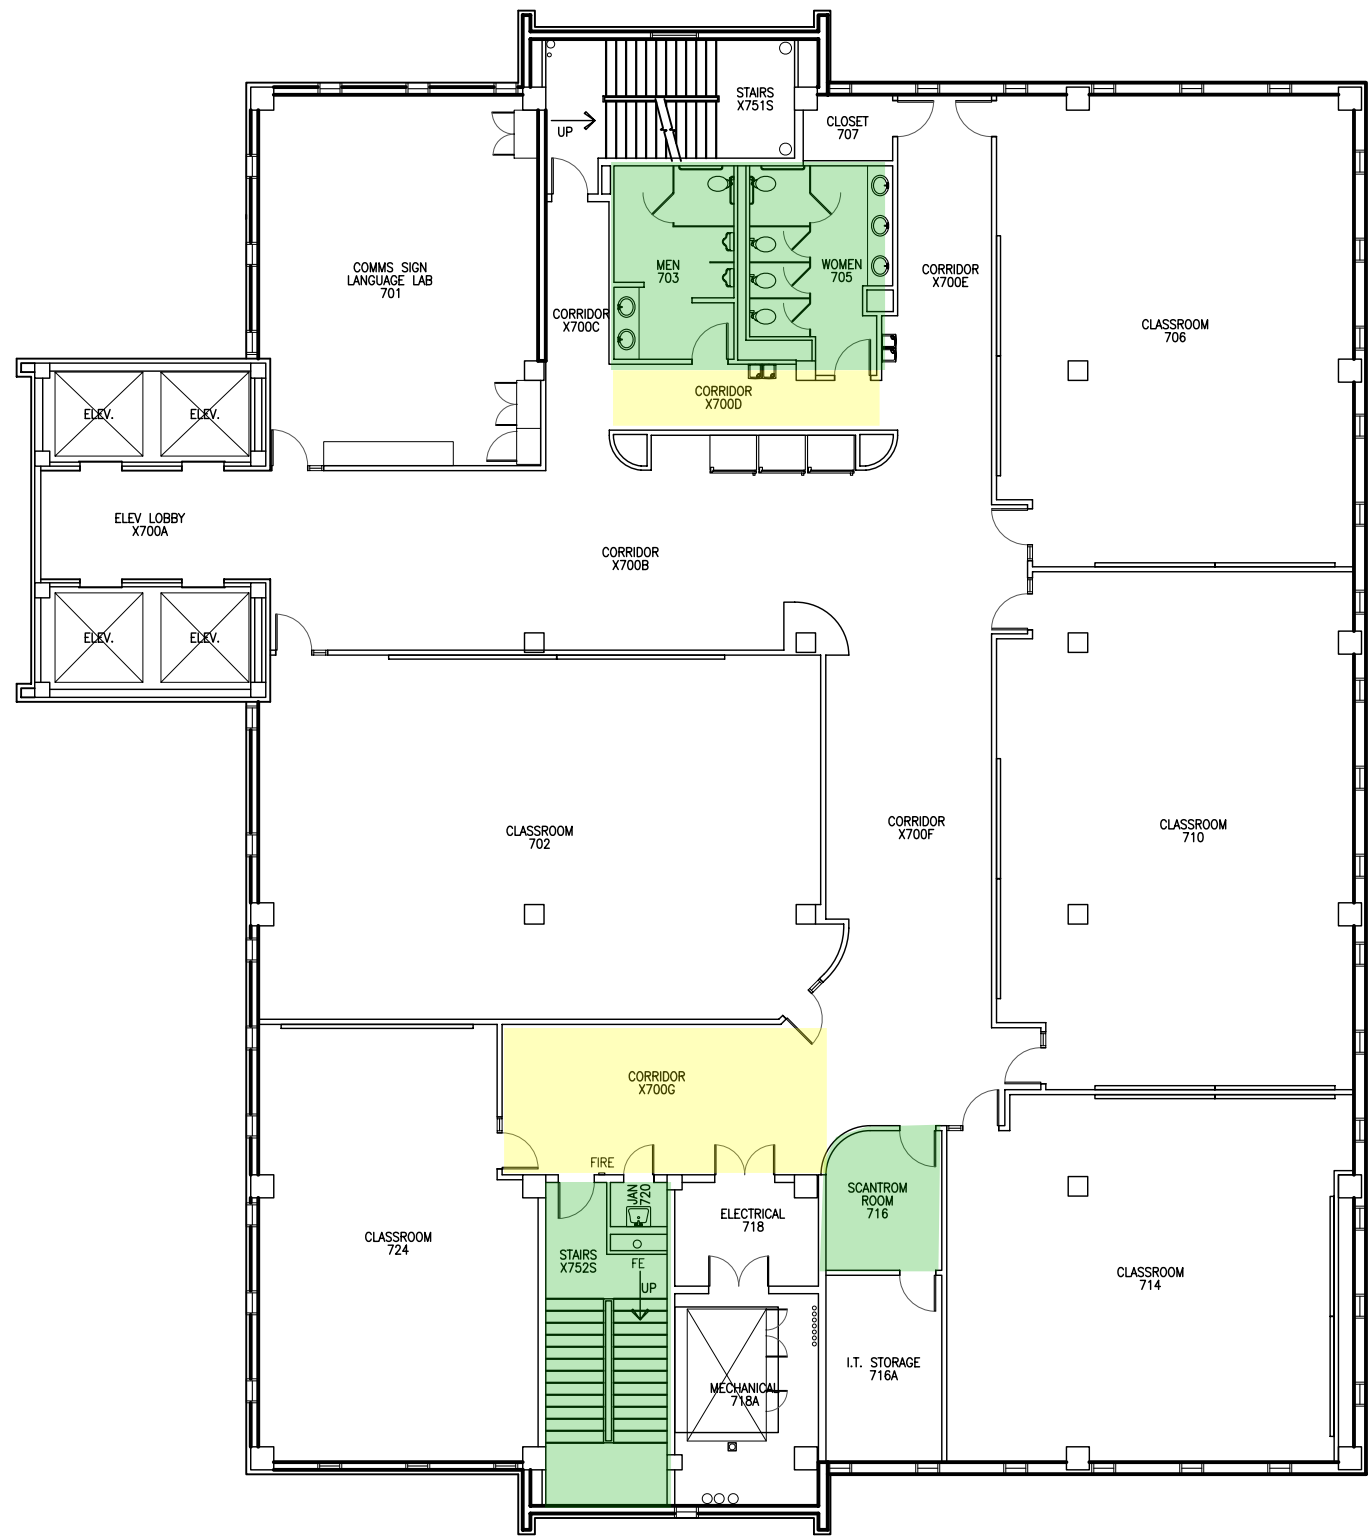

MAP KEY
 Shelter Locations
 Primary
 Secondary

1 MULTI-PURPOSE CLASSROOM LAB BUILDING
 3RD FLOOR PLAN
 SCALE: 1/16" = 1'-0"

LEGEND

	FIRE PULL		FIRE EXTINGUISHER
	FIRE PULL		FIRE EXTINGUISHER

MAP KEY
 Shelter Locations

- Primary
- Secondary

1 MULTI-PURPOSE CLASSROOM LAB BUILDING
 4TH FLOOR PLAN
 SCALE: 1/16" = 1'-0"

LEGEND

FIRE PULL	FIRE
FIRE EXTINGUISHER	FE

MAP KEY
 Shelter Locations

- Primary
- Secondary

LEGEND	
	FIRE PULL
	FIRE EXTINGUISHER
	FIRE PULL
	FIRE EXTINGUISHER

MAP KEY
 Shelter Locations
 Primary
 Secondary

LEGEND
 FIRE PULL FIRE
 FIRE EXTINGUISHER FE O

MAP KEY
 Shelter Locations

- Primary
- Secondary

1 MULTI-PURPOSE CLASSROOM LAB BUILDING
 7TH FLOOR PLAN
 SCALE: 1/16" = 1'-0"