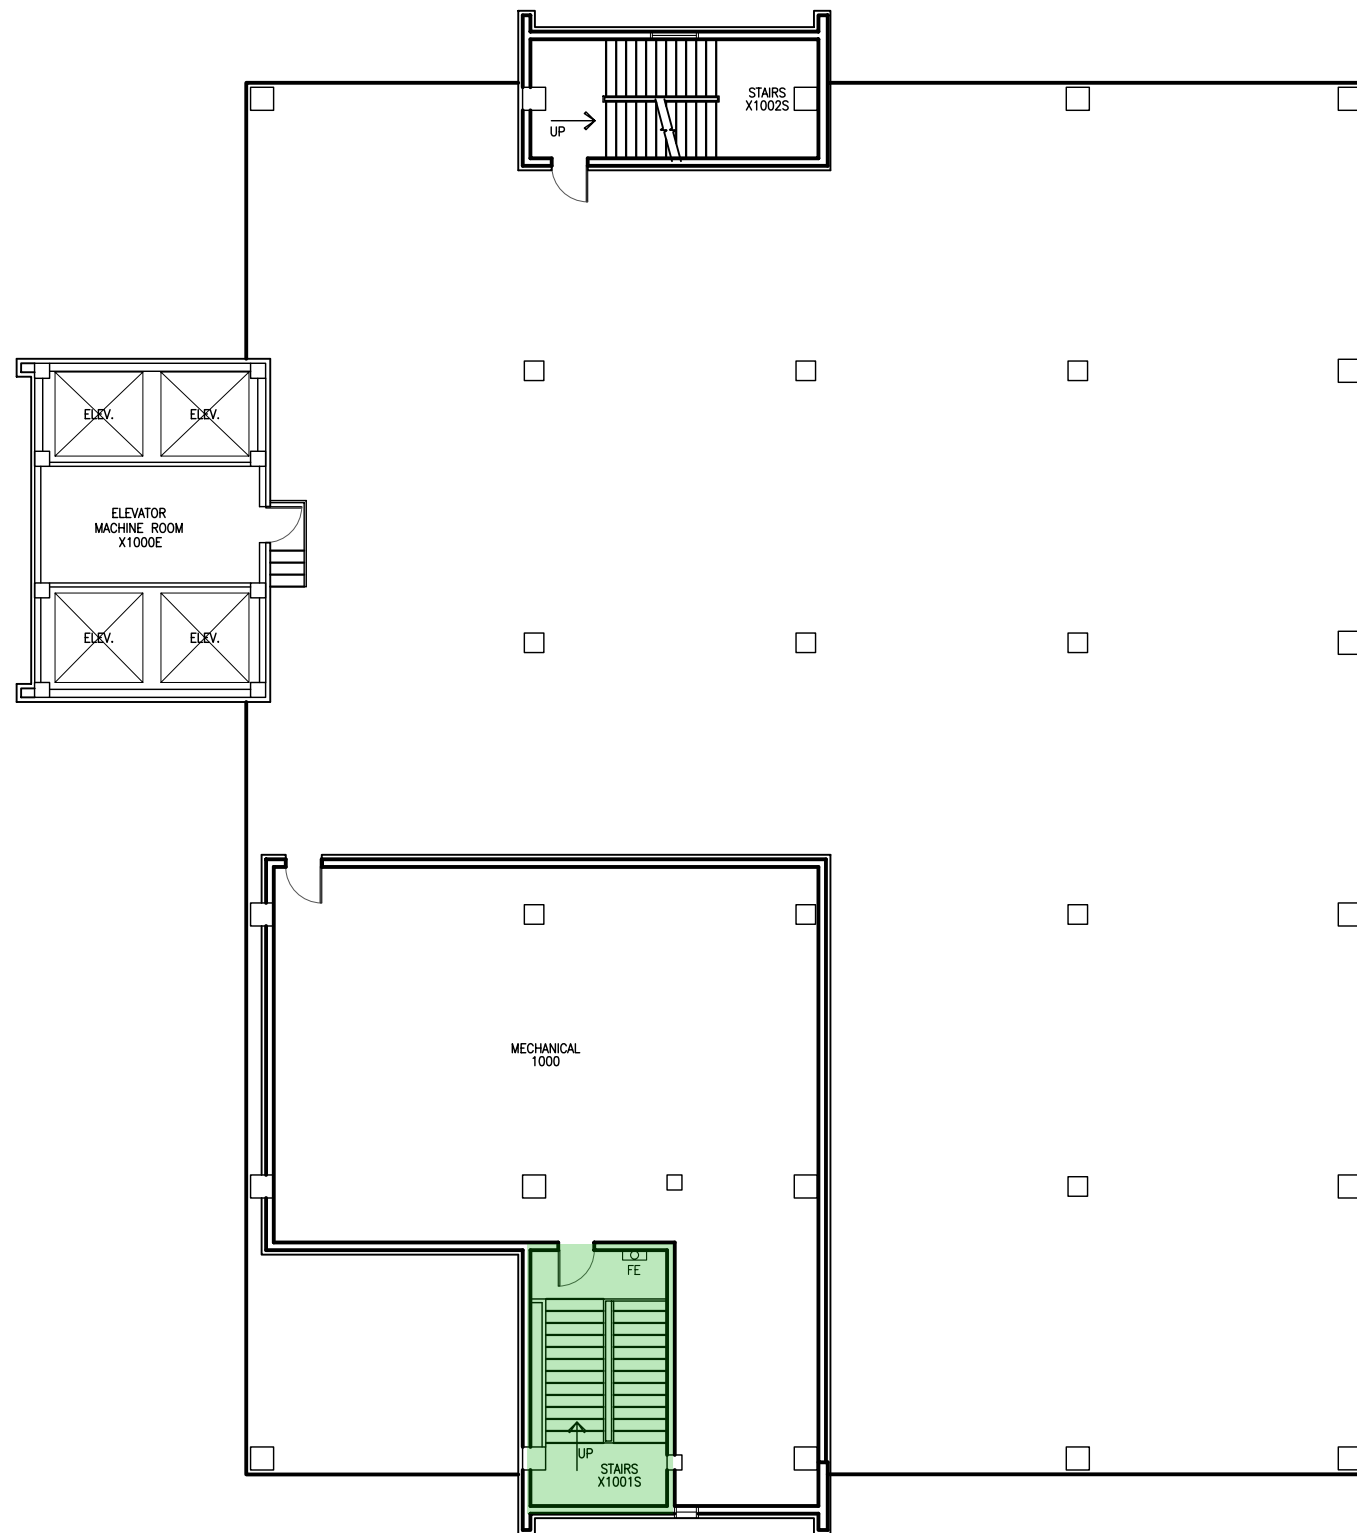

MAP KEY
 Shelter Locations
 Primary
 Secondary

LEGEND
 FIRE PULL FIRE
 FIRE EXTINGUISHER FE O

MAP KEY
 Shelter Locations

- Primary
- Secondary

1 MULTI-PURPOSE CLASSROOM LAB BUILDING
 7TH FLOOR PLAN
 SCALE: 1/16" = 1'-0"

LEGEND

FIRE PULL	FIRE
FIRE EXTINGUISHER	FE

MAP KEY
 Shelter Locations

- Primary
- Secondary

1 MULTI-PURPOSE CLASSROOM LAB BUILDING
 9TH FLOOR PLAN
 SCALE: 1/16" = 1'-0"

LEGEND

FIRE PULL	FIRE
FIRE EXTINGUISHER	FE

MAP KEY
 Shelter Locations

- Primary
- Secondary

1 MULTI-PURPOSE CLASSROOM LAB BUILDING
 10TH FLOOR PLAN
 SCALE: 1/16" = 1'-0"

LEGEND	
FIRE PULL	FIRE
FIRE EXTINGUISHER	FE