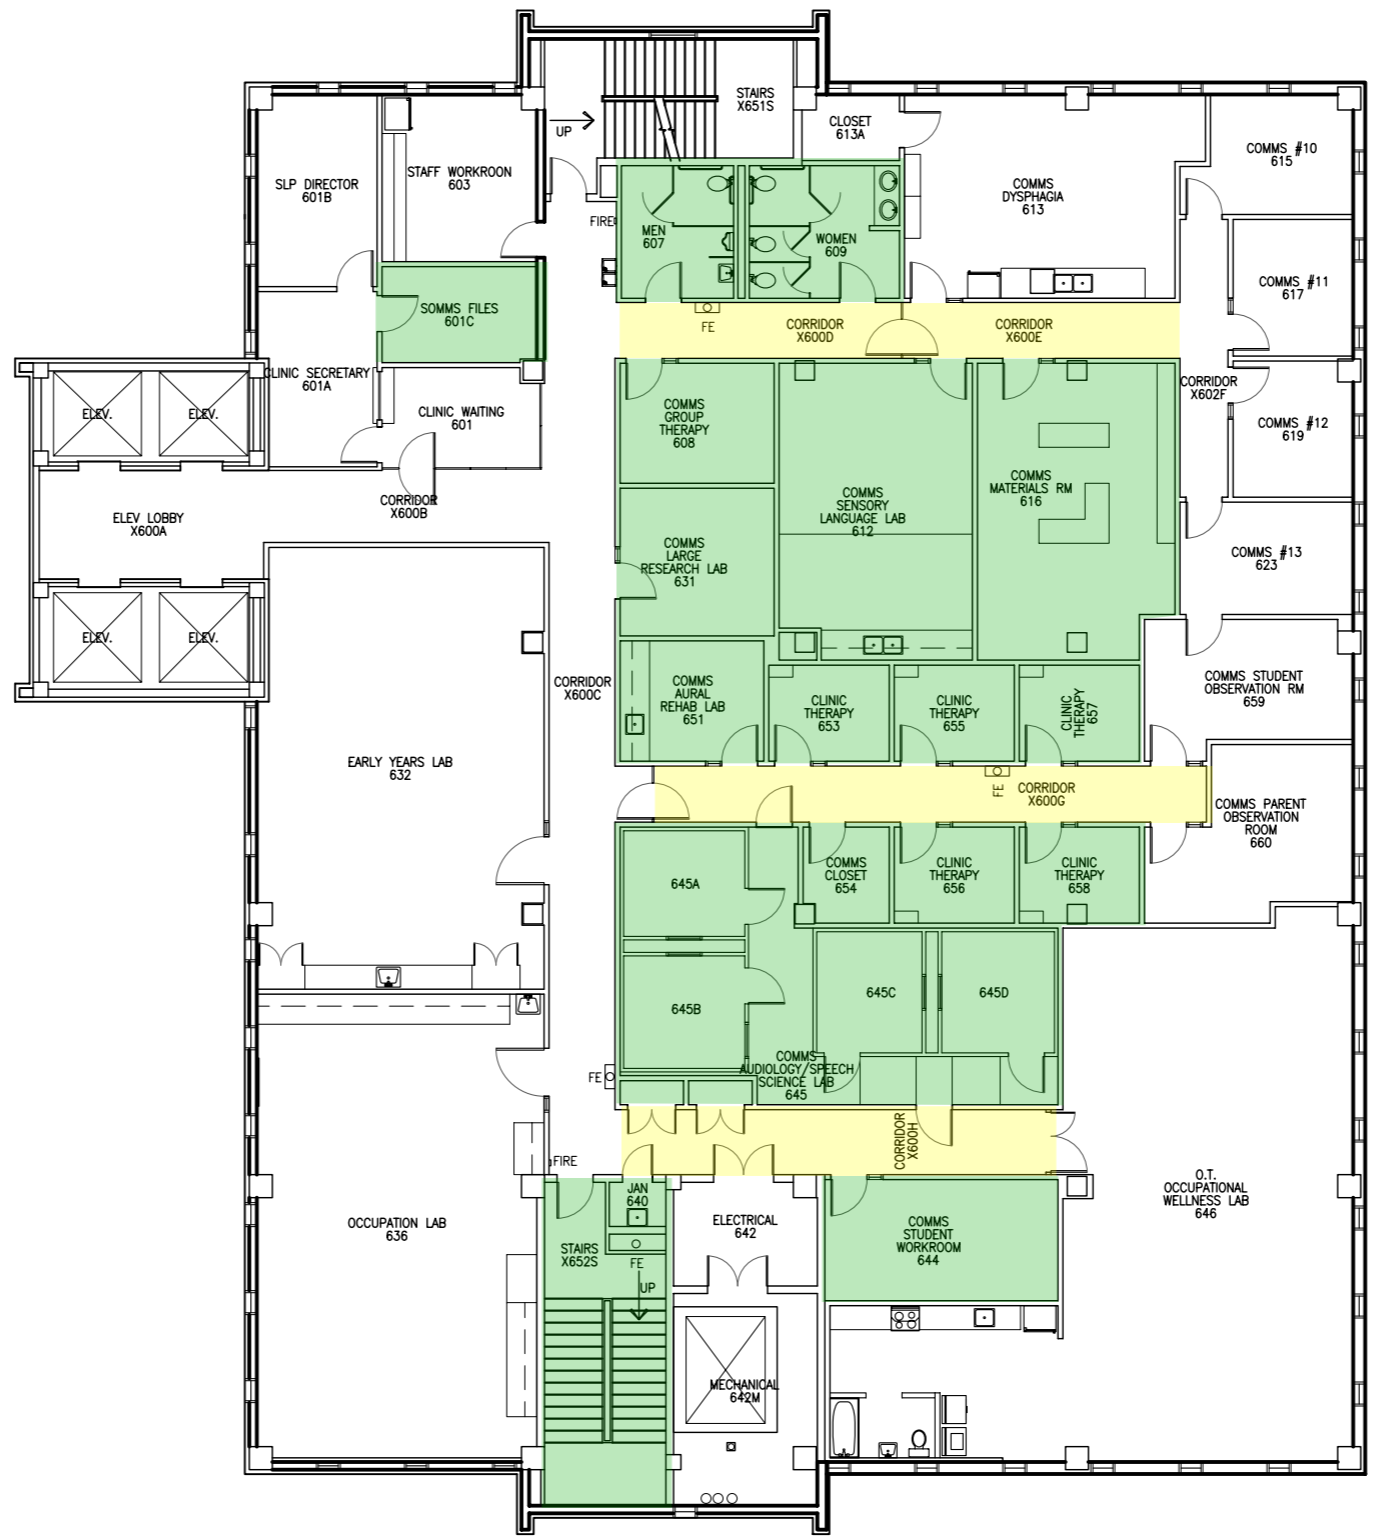

LEGEND
 FIRE PULL FIRE
 FIRE EXTINGUISHER FEO

MAP KEY
 Shelter Locations

- Primary
- Secondary

1 MULTI-PURPOSE CLASSROOM LAB BUILDING
 2ND FLOOR PLAN
 SCALE: 1/16" = 1'-0"

LEGEND

	FIRE PULL		FIRE EXTINGUISHER
	FIRE EXTINGUISHER		FIRE PULL

MAP KEY
 Shelter Locations
 Primary
 Secondary

1 MULTI-PURPOSE CLASSROOM LAB BUILDING
 3RD FLOOR PLAN
 SCALE: 1/16" = 1'-0"

LEGEND

	FIRE PULL		FIRE EXTINGUISHER
	FIRE PULL		FIRE EXTINGUISHER

MAP KEY
 Shelter Locations

- Primary
- Secondary

1 MULTI-PURPOSE CLASSROOM LAB BUILDING
 4TH FLOOR PLAN
 SCALE: 1/16" = 1'-0"

LEGEND

FIRE PULL	FIRE
FIRE EXTINGUISHER	FE

MAP KEY
 Shelter Locations

- Primary
- Secondary

LEGEND	
	FIRE PULL
	FIRE EXTINGUISHER
	FIRE PULL
	FIRE EXTINGUISHER

MAP KEY
 Shelter Locations
 Primary
 Secondary

LEGEND
 FIRE PULL FIRE
 FIRE EXTINGUISHER FE O

MAP KEY
 Shelter Locations

- Primary
- Secondary

1 MULTI-PURPOSE CLASSROOM LAB BUILDING
 7TH FLOOR PLAN
 SCALE: 1/16" = 1'-0"