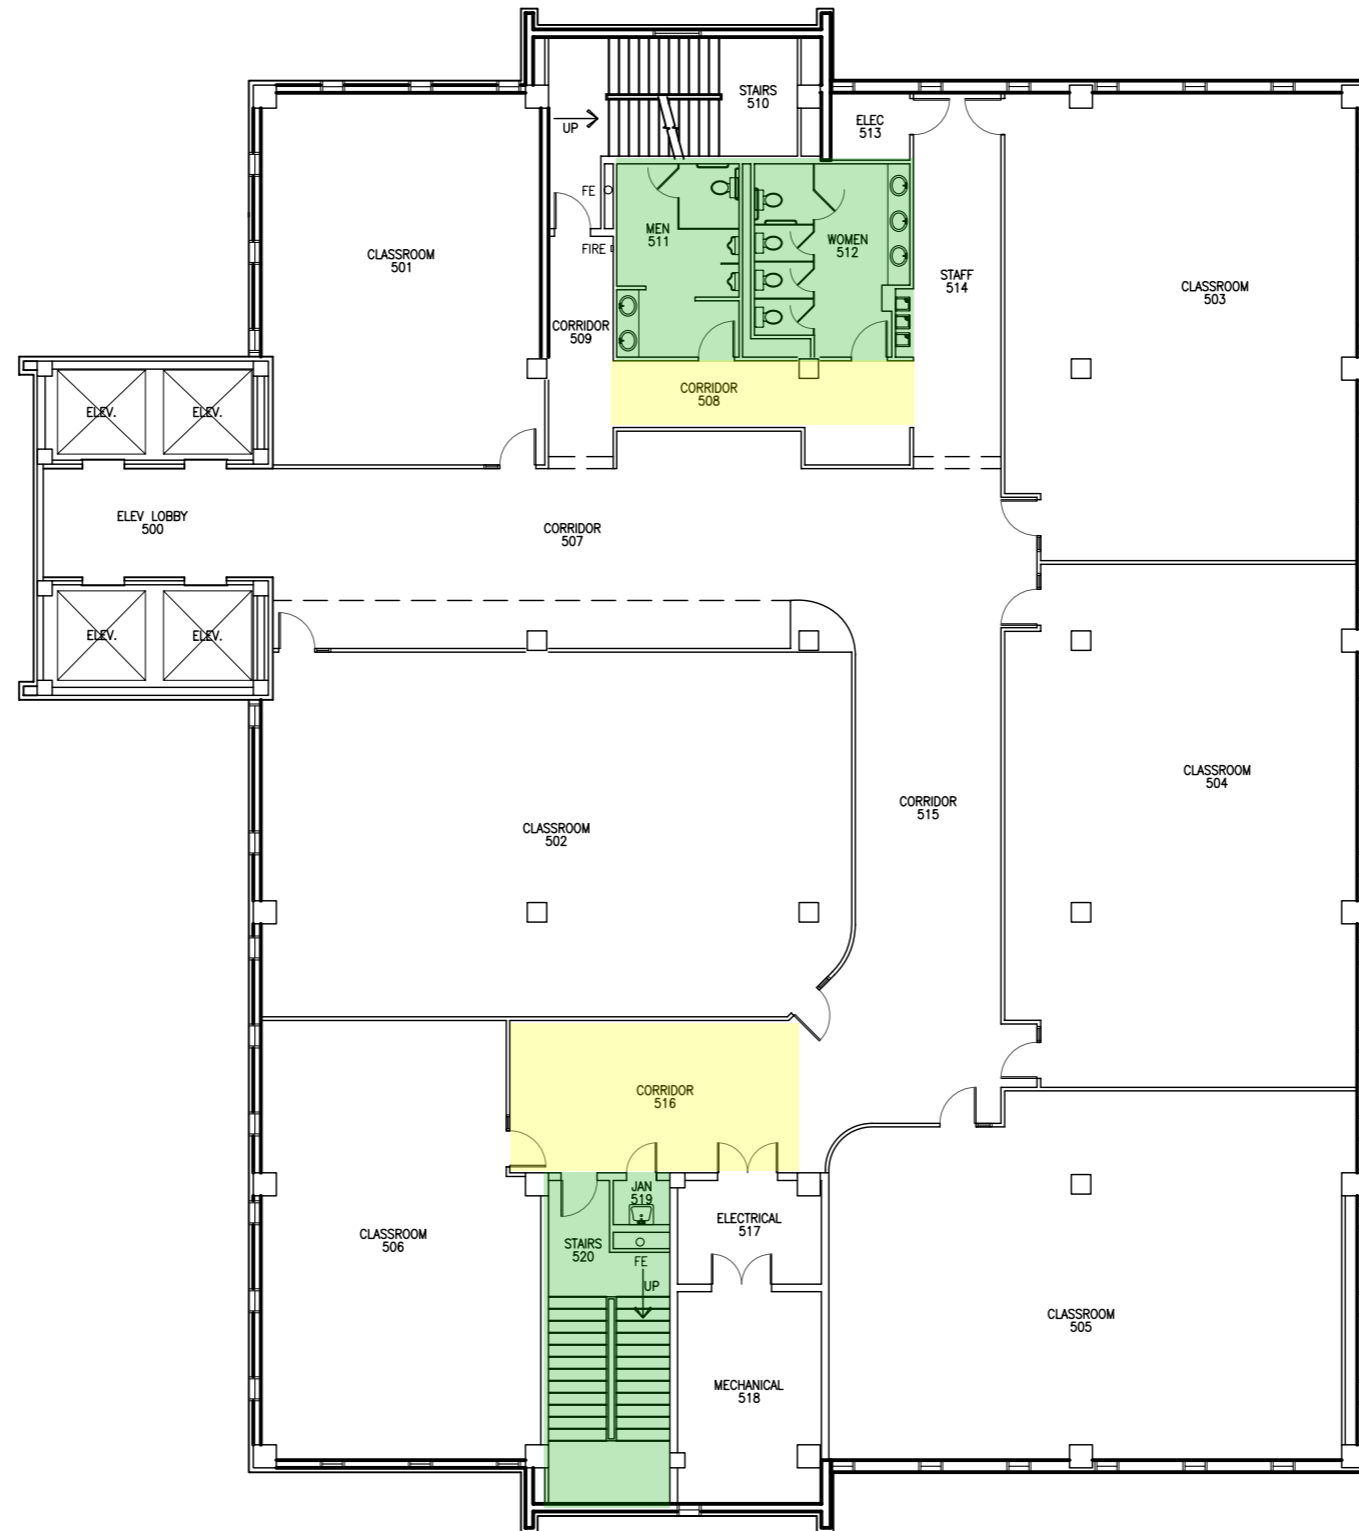

MAP KEY
 Shelter Locations

- Primary
- Secondary

LEGEND	
	FIRE PULL
	FIRE EXTINGUISHER
	FIRE EXIT
	FIRE EXTINGUISHER
	FIRE EXIT

MAP KEY
 Shelter Locations
 Primary
 Secondary

1 MULTI-PURPOSE CLASSROOM LAB BUILDING
 1ST FLOOR PLAN
 SCALE: 1/16" = 1'-0"

LEGEND
 FIRE PULL FIRE
 FIRE EXTINGUISHER FEO

MAP KEY
 Shelter Locations

- Primary
- Secondary

1 MULTI-PURPOSE CLASSROOM LAB BUILDING
 2ND FLOOR PLAN
 SCALE: 1/16" = 1'-0"

LEGEND

	FIRE PULL		FIRE EXTINGUISHER
	FIRE EXTINGUISHER		FIRE PULL

MAP KEY
 Shelter Locations
 Primary
 Secondary

1 MULTI-PURPOSE CLASSROOM LAB BUILDING
 3RD FLOOR PLAN
 SCALE: 1/16" = 1'-0"

LEGEND

	FIRE PULL		FIRE EXTINGUISHER
	FIRE PULL		FIRE EXTINGUISHER

MAP KEY
 Shelter Locations

- Primary
- Secondary

1 MULTI-PURPOSE CLASSROOM LAB BUILDING
 4TH FLOOR PLAN
 SCALE: 1/16" = 1'-0"

LEGEND

FIRE PULL	FIRE
FIRE EXTINGUISHER	FE

MAP KEY
 Shelter Locations

- Primary
- Secondary

LEGEND	
	FIRE PULL
	FIRE EXTINGUISHER
	FIRE PULL
	FIRE EXTINGUISHER