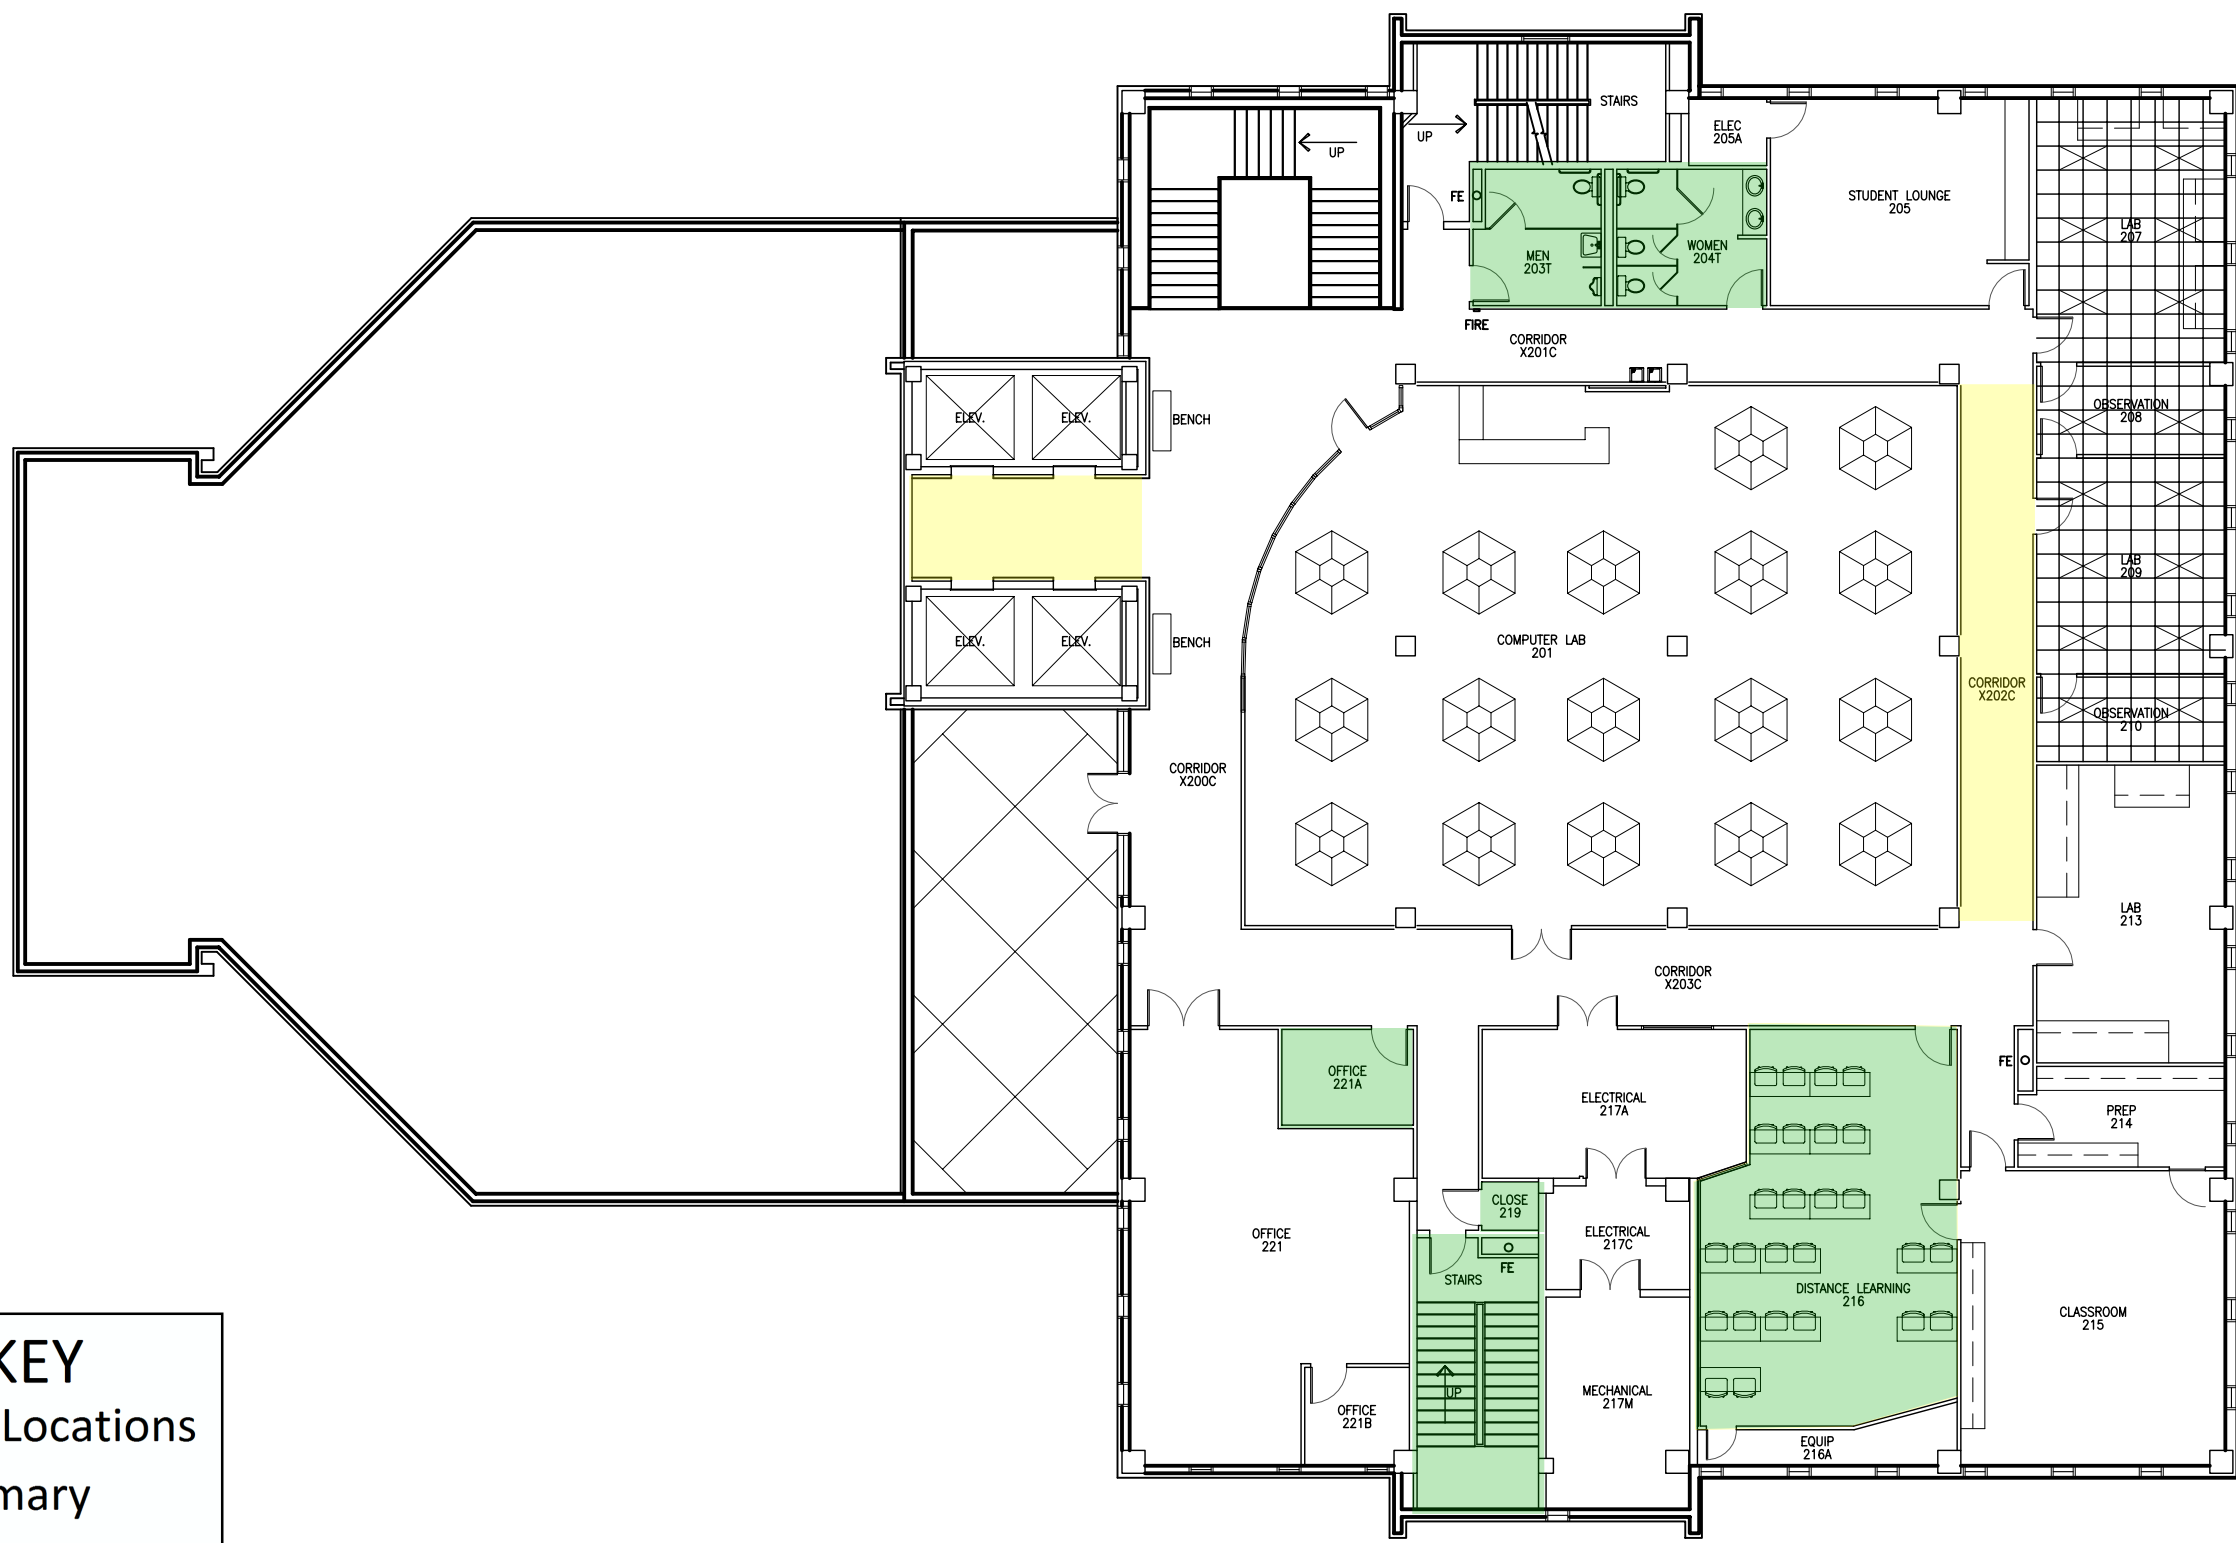

MAP KEY
 Shelter Locations

- Primary
- Secondary

LEGEND	
	FIRE PULL
	FIRE EXTINGUISHER
	FIRE EXIT
	FIRE EXTINGUISHER
	FIRE EXIT

MAP KEY
 Shelter Locations
 Primary
 Secondary

1 MULTI-PURPOSE CLASSROOM LAB BUILDING
 1ST FLOOR PLAN
 SCALE: 1/16" = 1'-0"

LEGEND
 FIRE PULL FIRE
 FIRE EXTINGUISHER FEO

MAP KEY
 Shelter Locations

- Primary
- Secondary

1 MULTI-PURPOSE CLASSROOM LAB BUILDING
 2ND FLOOR PLAN
 SCALE: 1/16" = 1'-0"

LEGEND

	FIRE PULL		FIRE EXTINGUISHER
	FIRE EXTINGUISHER		FIRE PULL

MAP KEY
 Shelter Locations
 Primary
 Secondary

1 MULTI-PURPOSE CLASSROOM LAB BUILDING
 3RD FLOOR PLAN
 SCALE: 1/16" = 1'-0"

LEGEND

	FIRE PULL		FIRE EXTINGUISHER
	FIRE PULL		FIRE EXTINGUISHER

MAP KEY
 Shelter Locations

- Primary
- Secondary

1 MULTI-PURPOSE CLASSROOM LAB BUILDING
 4TH FLOOR PLAN
 SCALE: 1/16" = 1'-0"

LEGEND

FIRE PULL	FIRE
FIRE EXTINGUISHER	FE

MAP KEY
 Shelter Locations

- Primary
- Secondary

LEGEND	
	FIRE PULL
	FIRE EXTINGUISHER
	FIRE PULL
	FIRE EXTINGUISHER