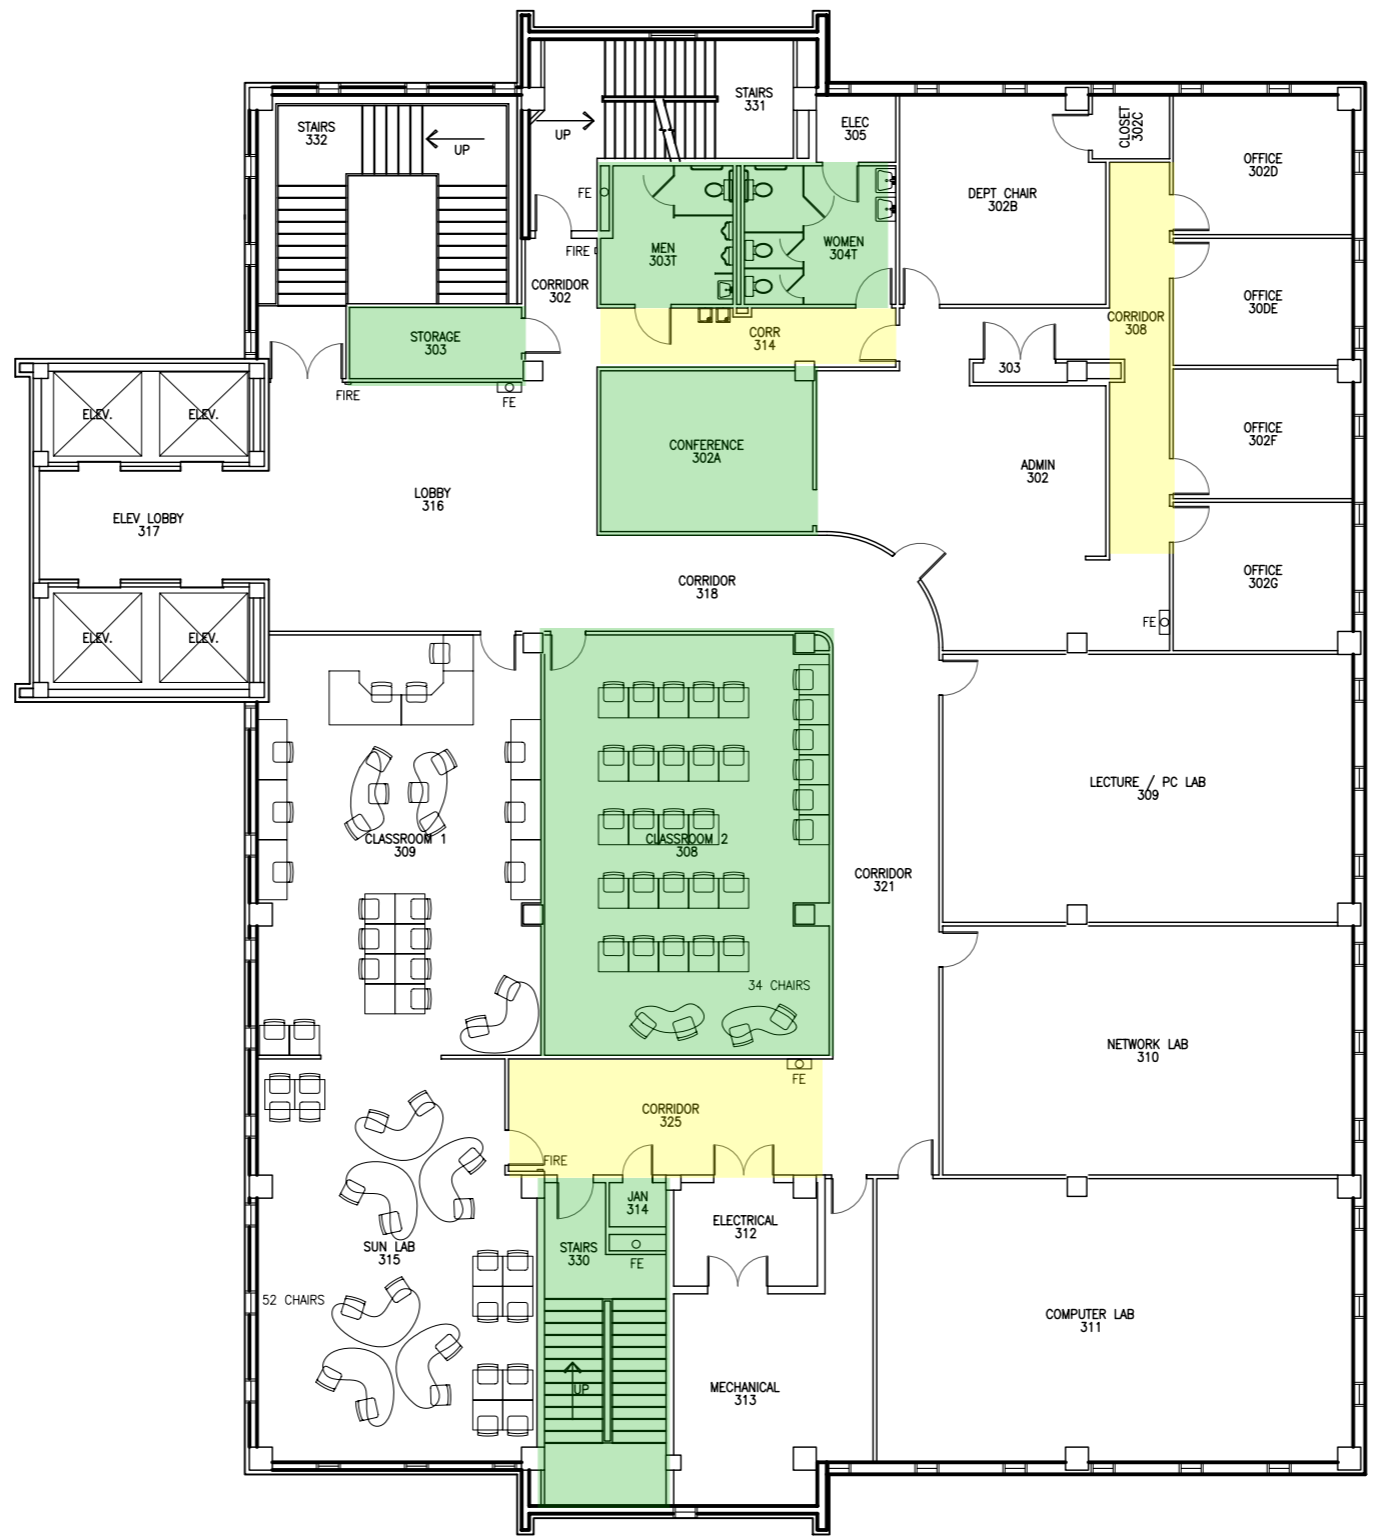

MAP KEY
 Shelter Locations

- Primary
- Secondary

LEGEND	
	FIRE PULL
	FIRE EXTINGUISHER
	FIRE EXIT
	FIRE EXTINGUISHER
	FIRE EXIT

MAP KEY
 Shelter Locations
 Primary
 Secondary

1 MULTI-PURPOSE CLASSROOM LAB BUILDING
 1ST FLOOR PLAN
 SCALE: 1/16" = 1'-0"

LEGEND
 FIRE PULL FIRE
 FIRE EXTINGUISHER FEO

MAP KEY
 Shelter Locations

- Primary
- Secondary

1 MULTI-PURPOSE CLASSROOM LAB BUILDING
 2ND FLOOR PLAN
 SCALE: 1/16" = 1'-0"

LEGEND

	FIRE PULL		FIRE EXTINGUISHER
	FIRE EXTINGUISHER		FIRE PULL

MAP KEY
 Shelter Locations
 Primary
 Secondary

1 MULTI-PURPOSE CLASSROOM LAB BUILDING
 3RD FLOOR PLAN
 SCALE: 1/16" = 1'-0"

LEGEND

	FIRE PULL		FIRE EXTINGUISHER
	FIRE PULL		FIRE EXTINGUISHER

MAP KEY
 Shelter Locations

- Primary
- Secondary

1 MULTI-PURPOSE CLASSROOM LAB BUILDING
 4TH FLOOR PLAN
 SCALE: 1/16" = 1'-0"

LEGEND

FIRE PULL	FIRE
FIRE EXTINGUISHER	FE

MAP KEY
 Shelter Locations

- Primary
- Secondary

LEGEND	
	FIRE PULL
	FIRE EXTINGUISHER
	FIRE PULL
	FIRE EXTINGUISHER