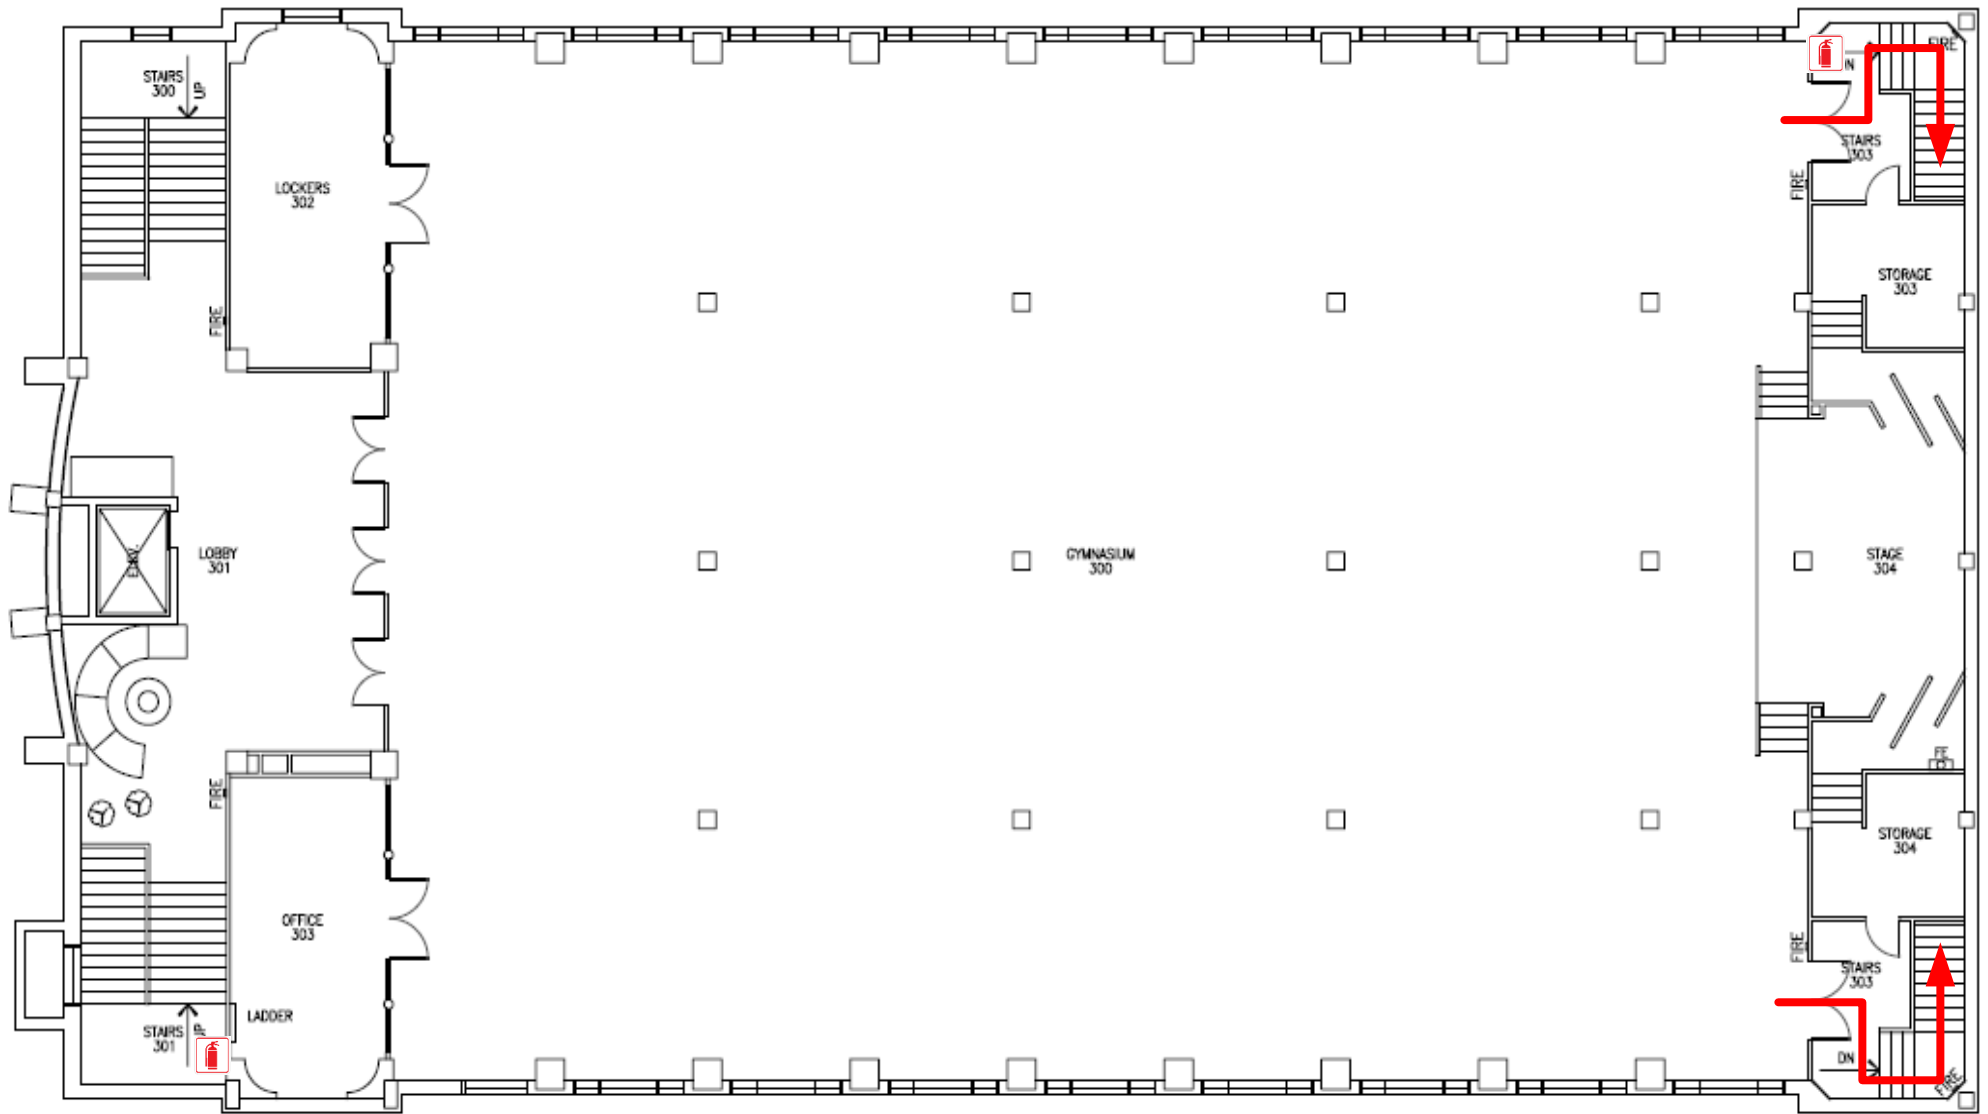

Legend

- Emergency Exit
- Severe Weather Area
- Fire Extinguisher
- Emergency Phone

Legend

- Emergency Exit
- Severe Weather Area
- Fire Extinguisher
- Emergency Phone
- Evacuation Chair

1 DANCE GYM LAB BUILDING
1ST FLOOR PLAN SCALE: 3/32" = 1'-0"

Legend

- 
Emergency Exit
- 
Fire Extinguisher

GRAPHIC SCALE