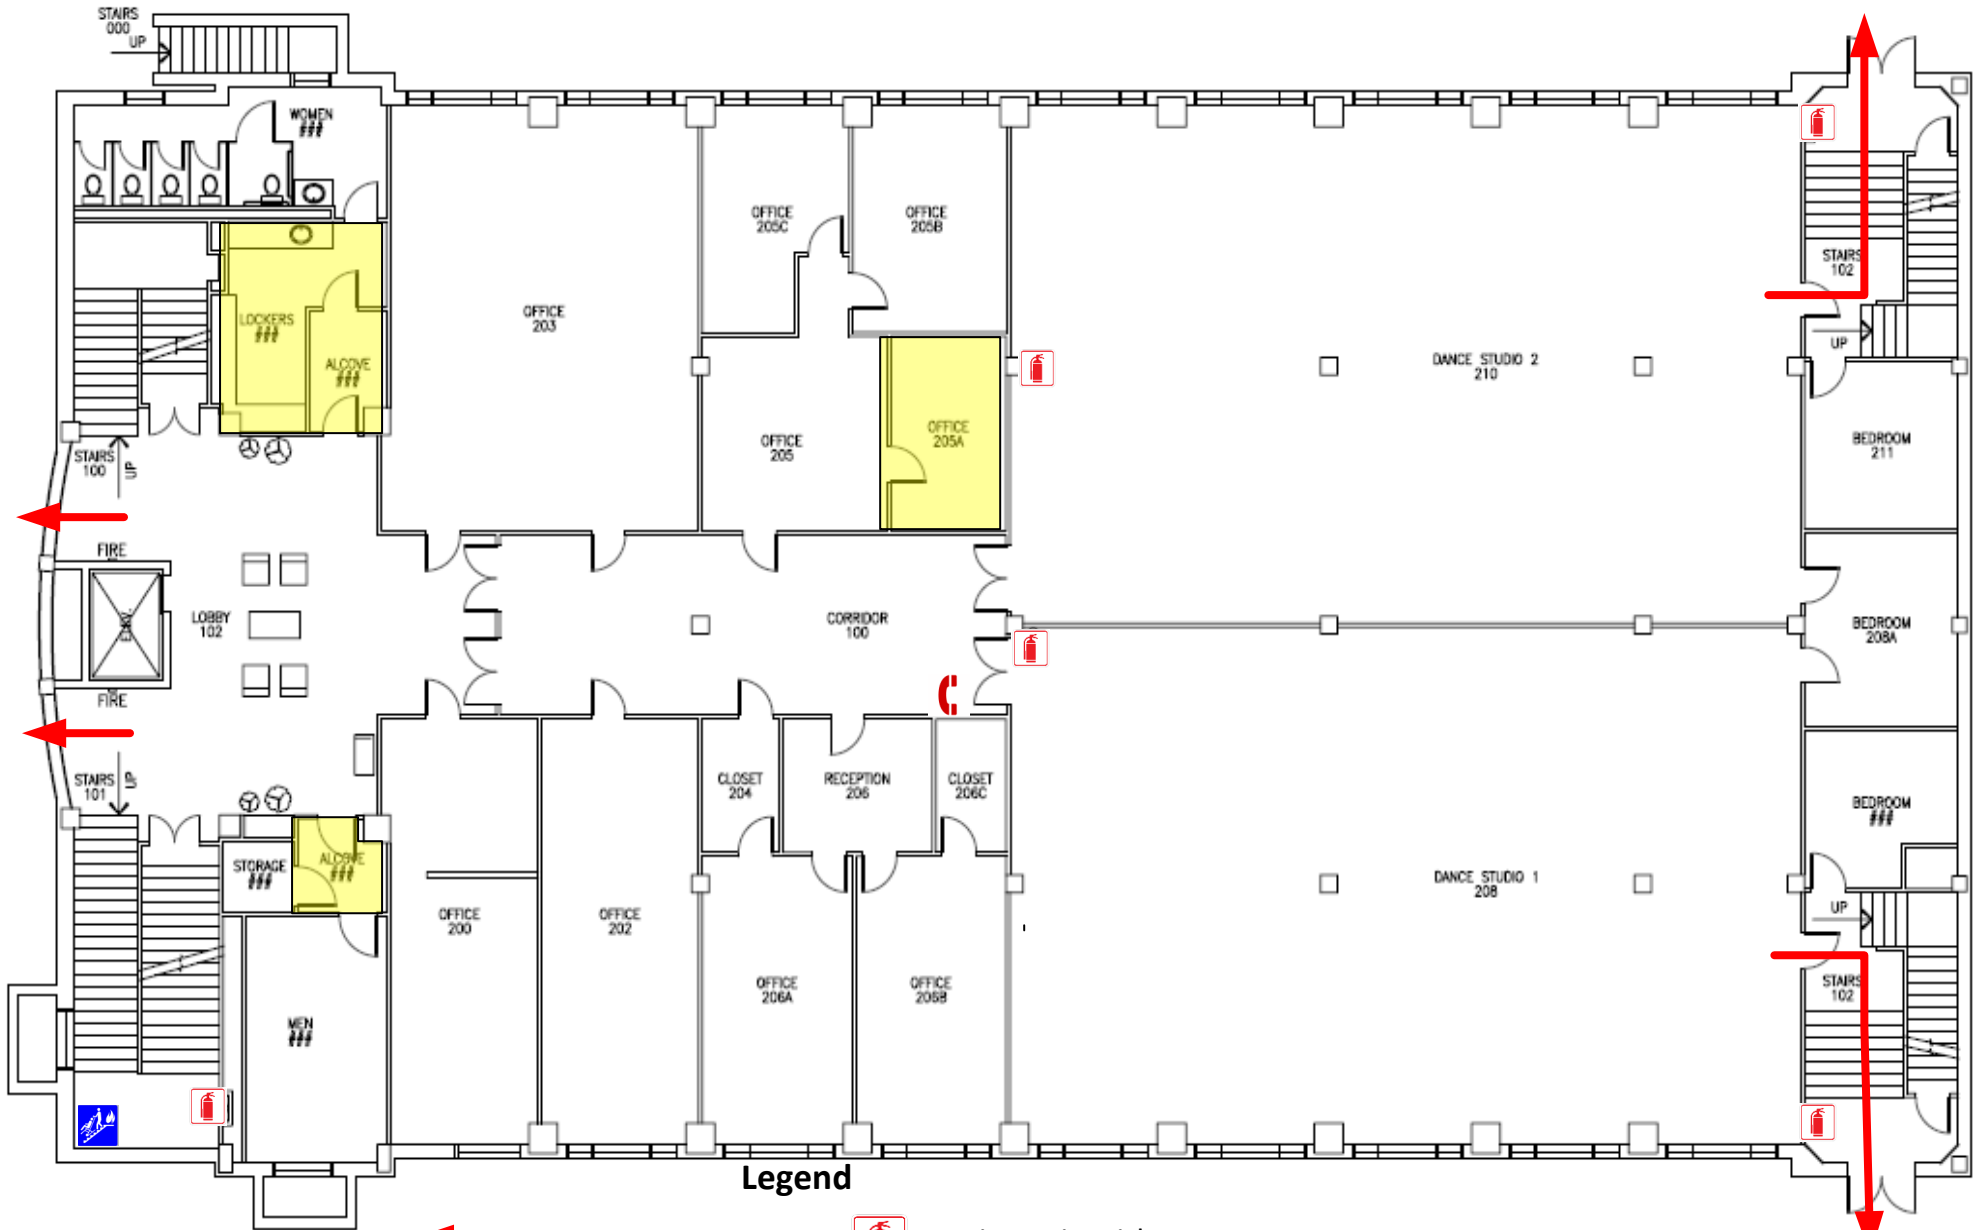

Legend

- Emergency Exit
- Severe Weather Area
- Fire Extinguisher
- Emergency Phone

Legend

- Emergency Exit
- Severe Weather Area
- Fire Extinguisher
- Emergency Phone
- Evacuation Chair

1 DANCE GYM LAB BUILDING
1ST FLOOR PLAN SCALE: 3/32" = 1'-0"

Legend

- 
Emergency Exit
- 
Fire Extinguisher

GRAPHIC SCALE