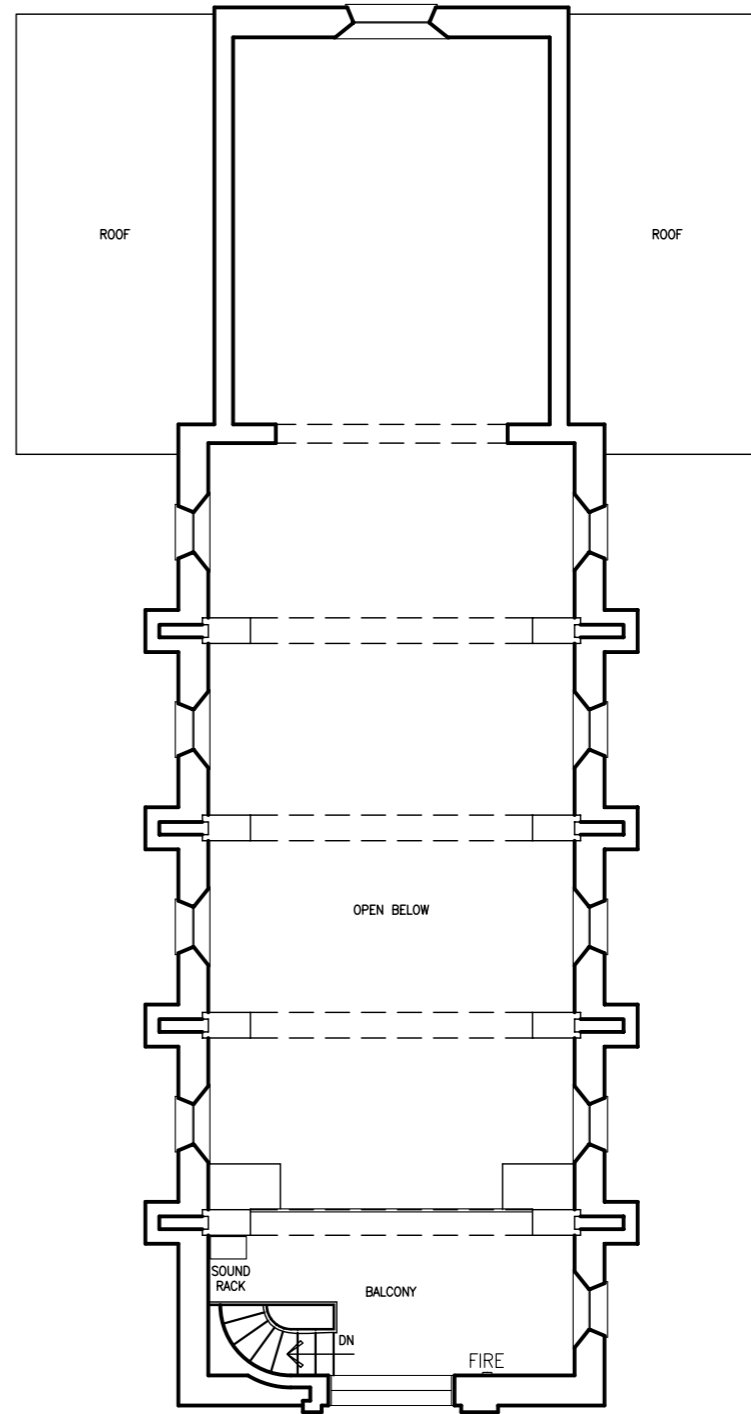

MAP KEY
Shelter Locations

- Primary
- Secondary

1 CHAPEL IN THE WOODS BUILDING
1ST FLOOR PLAN SCALE: 3/32" = 1'-0"

2 CHAPEL IN THE WOODS BUILDING
2ND FLOOR PLAN SCALE: 3/32" = 1'-0"

GRAPHIC SCALE

LEGEND	
	FIRE PULL
	FIRE EXTINGUISHER
	FIRE PULL
	FIRE EXTINGUISHER