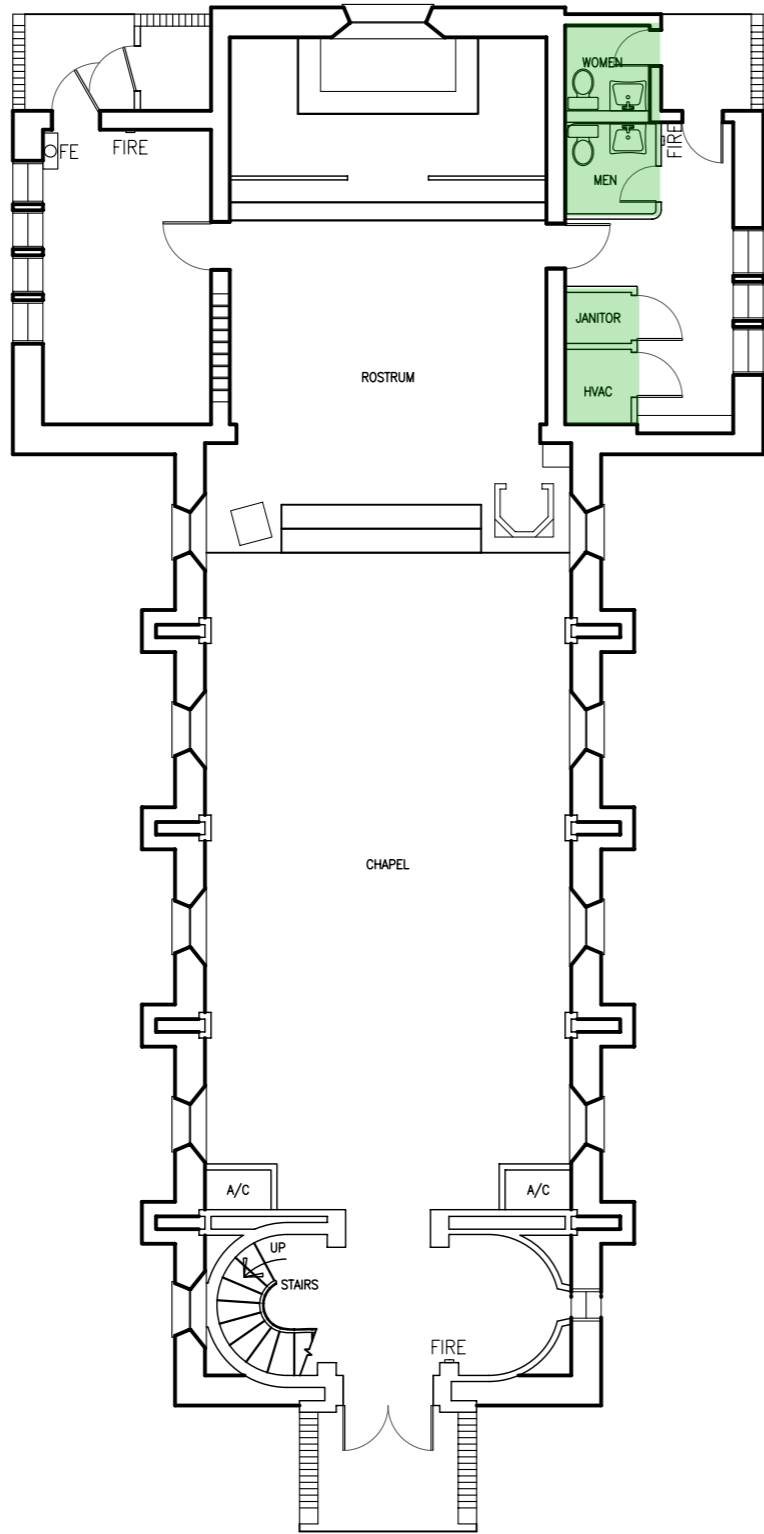

MAP KEY
Shelter Locations

- Primary
- Secondary

1 CHAPEL IN THE WOODS BUILDING
1ST FLOOR PLAN SCALE: 3/32" = 1'-0"

2 CHAPEL IN THE WOODS BUILDING
2ND FLOOR PLAN SCALE: 3/32" = 1'-0"

GRAPHIC SCALE

LEGEND	
	FIRE PULL
	FIRE EXTINGUISHER
	FIRE PULL
	FIRE EXTINGUISHER