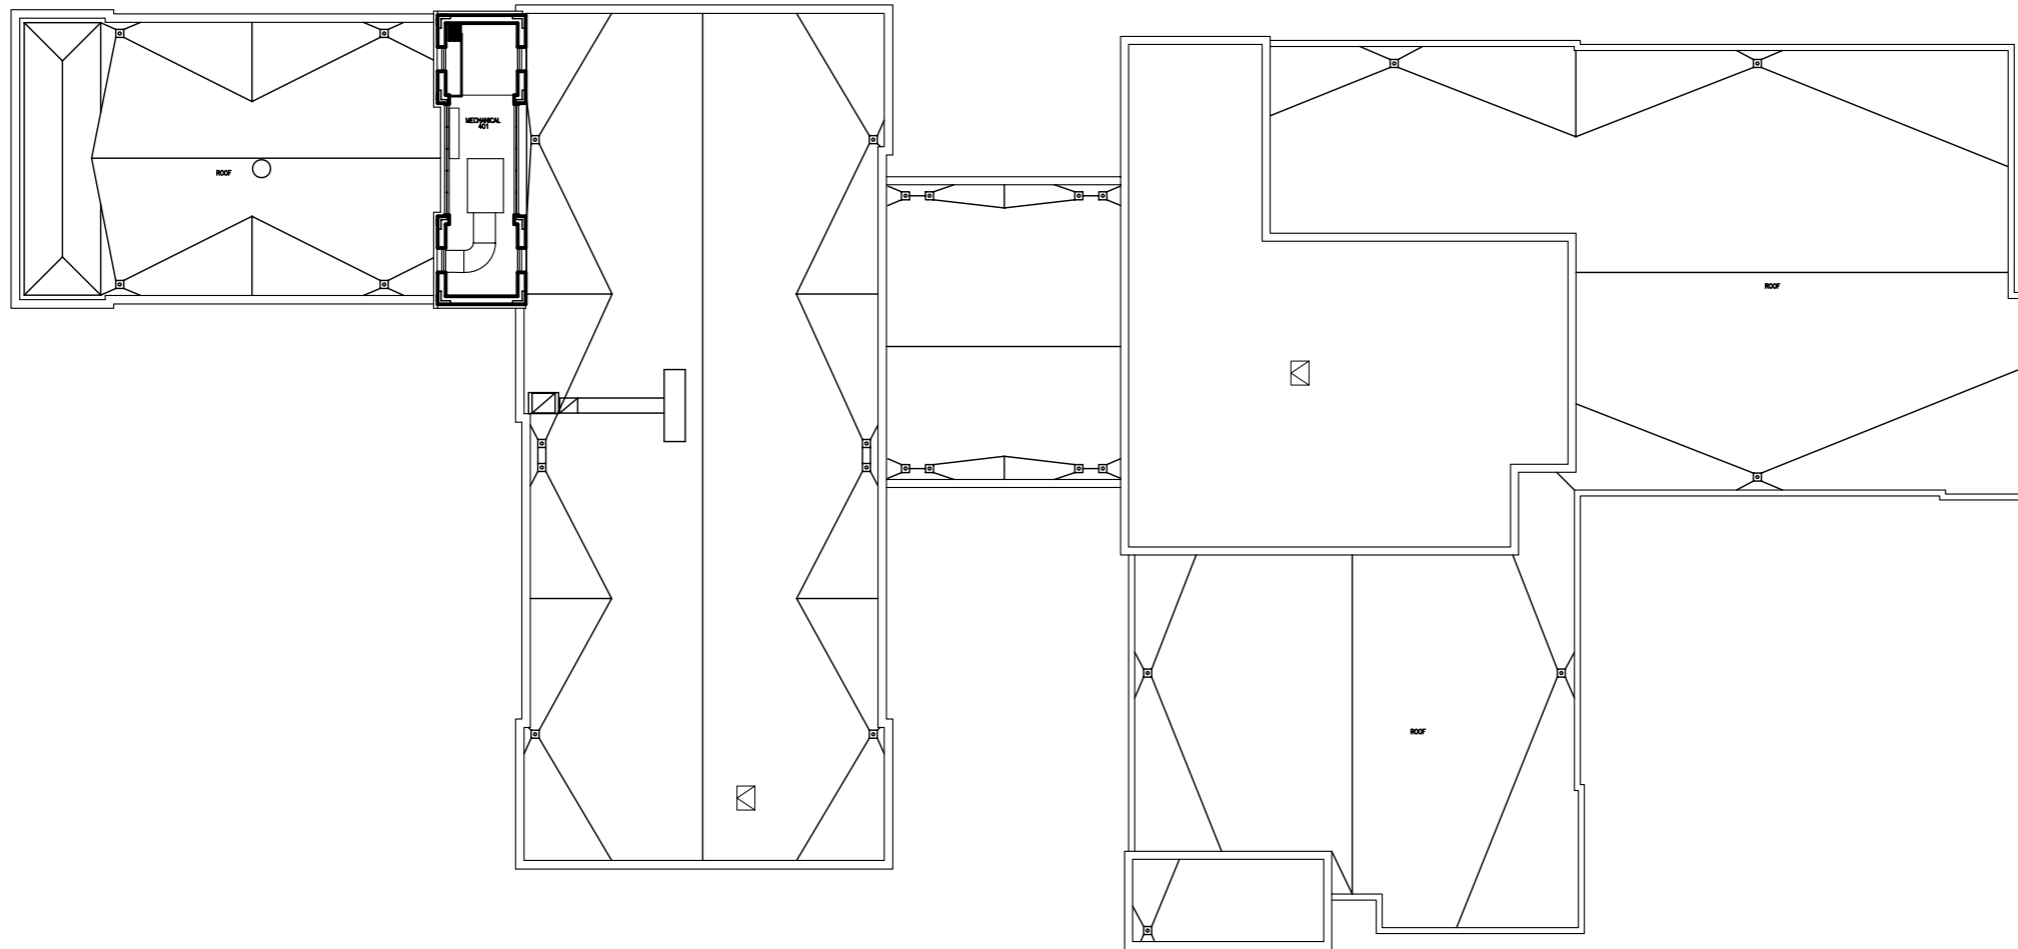

MAP KEY

Shelter Locations

Primary

Secondary

1 ANN STUART SCIENCE BUILDING

2ND FLOOR PLAN

SCALE: 1/32" = 1'-0"

GRAPHIC SCALE

LEGEND	
FIRE PULL	FIRE
FIRE EXTINGUISHER	FE
FIRE EXT IN CABINET	FE-C
EYEWASH STATION	EW

MAP KEY

Shelter Locations

Primary

Secondary

1 ANN STUART SCIENCE BUILDING

3RD FLOOR PLAN

SCALE: 1/32" = 1'-0"

GRAPHIC SCALE

LEGEND	
FIRE PULL	FIRE⇨
FIRE EXTINGUISHER	FE○
FIRE EXT IN CABINET	FE□
EYEWASH STATION	EW○

MAP KEY
 Shelter Locations

- Primary
- Secondary

1 ANN STUART SCIENCE BUILDING
 4TH FLOOR PLAN
 SCALE: 1/32" = 1'-0"