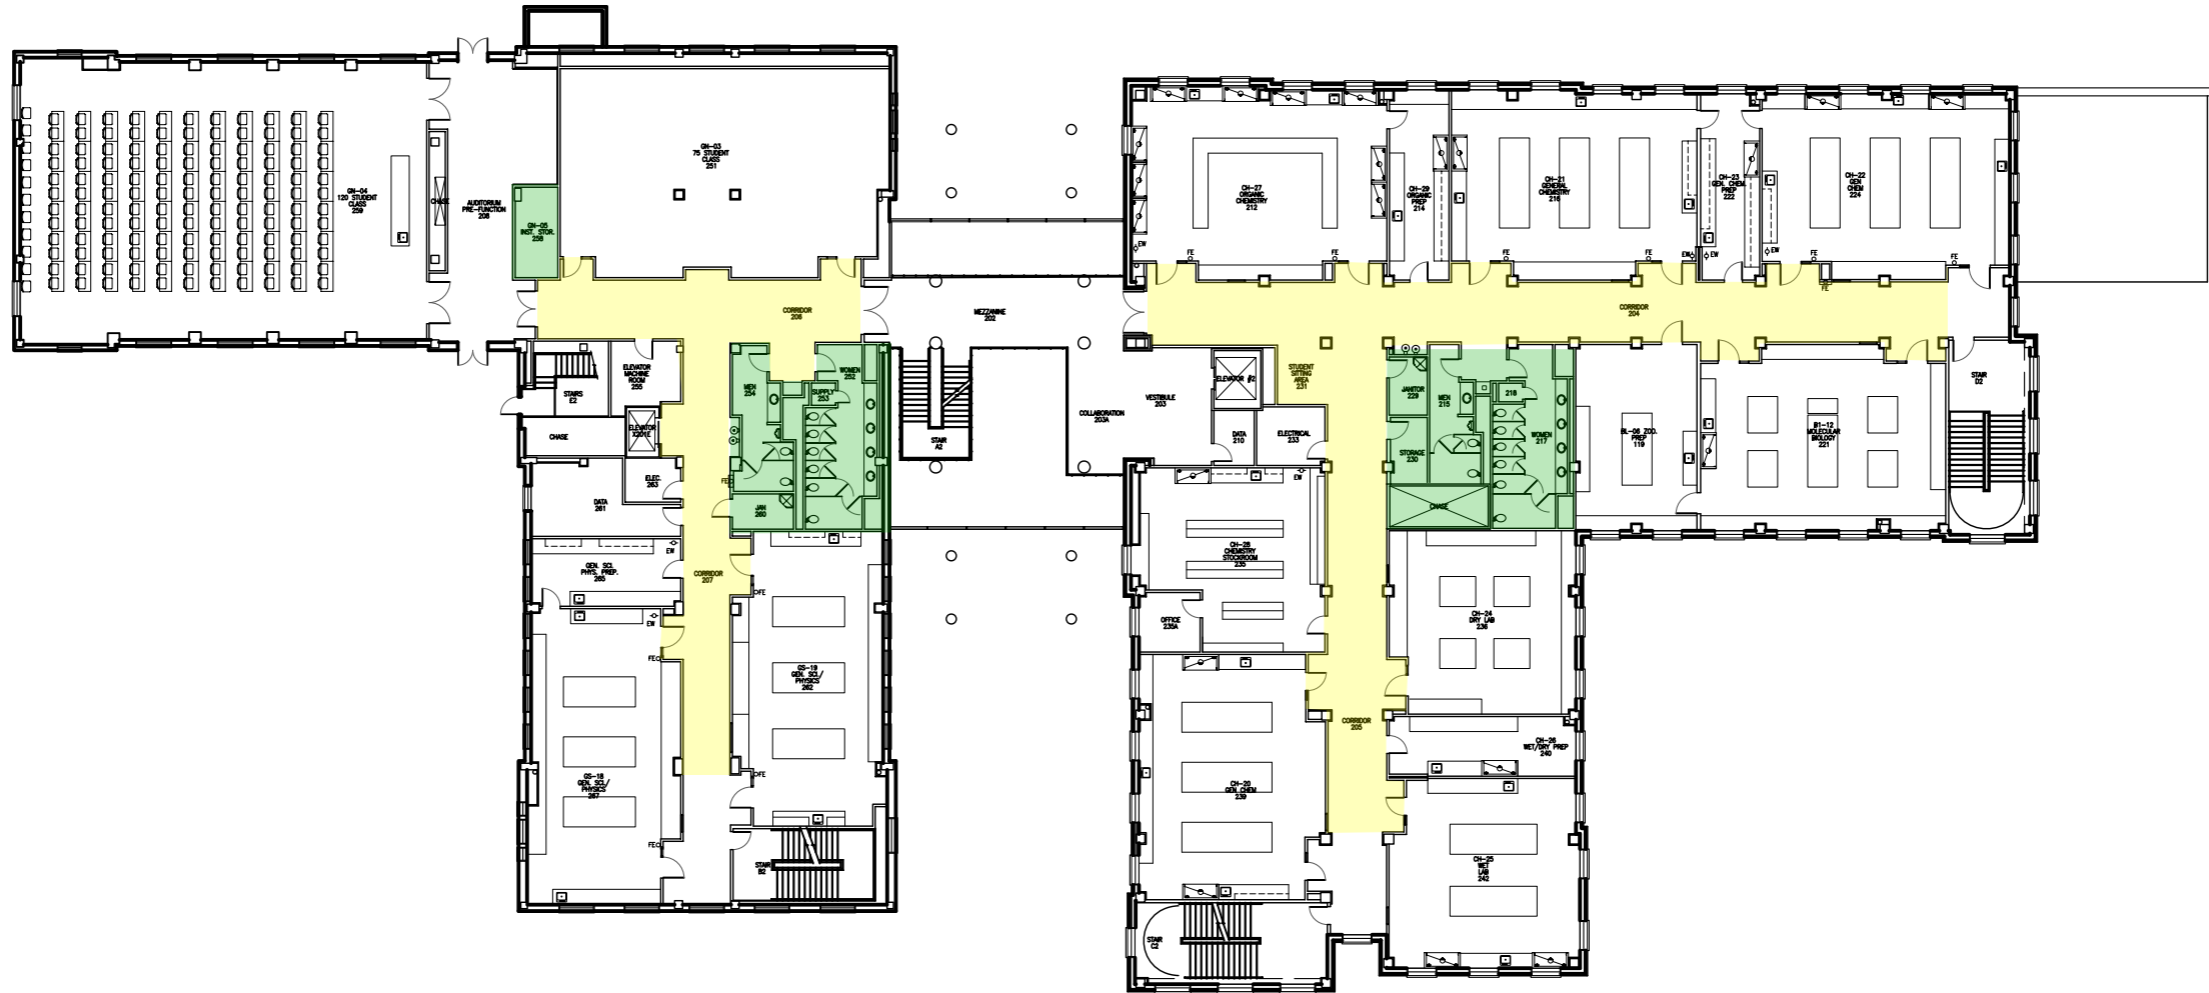

MAP KEY
 Shelter Locations

- Primary
- Secondary

1 ANN STUART SCIENCE BUILDING
 1ST FLOOR PLAN
 SCALE: 1/32" = 1'-0"

LEGEND	
FIRE PULL	FIRE=
FIRE EXTINGUISHER	FE O
FIRE EXT IN CABINET	FE C
EYEWASH STATION	EW O

MAP KEY

Shelter Locations

Primary

Secondary

1 ANN STUART SCIENCE BUILDING

2ND FLOOR PLAN

SCALE: 1/32" = 1'-0"

GRAPHIC SCALE

LEGEND	
FIRE PULL	FIRE
FIRE EXTINGUISHER	FE
FIRE EXT IN CABINET	FE-C
EYEWASH STATION	EW

MAP KEY

Shelter Locations

Primary

Secondary

1 ANN STUART SCIENCE BUILDING

3RD FLOOR PLAN

SCALE: 1/32" = 1'-0"

GRAPHIC SCALE

LEGEND	
FIRE PULL	FIRE⇨
FIRE EXTINGUISHER	FE○
FIRE EXT IN CABINET	FE□
EYEWASH STATION	EW○

MAP KEY
 Shelter Locations

- Primary
- Secondary

1 ANN STUART SCIENCE BUILDING
 4TH FLOOR PLAN
 SCALE: 1/32" = 1'-0"