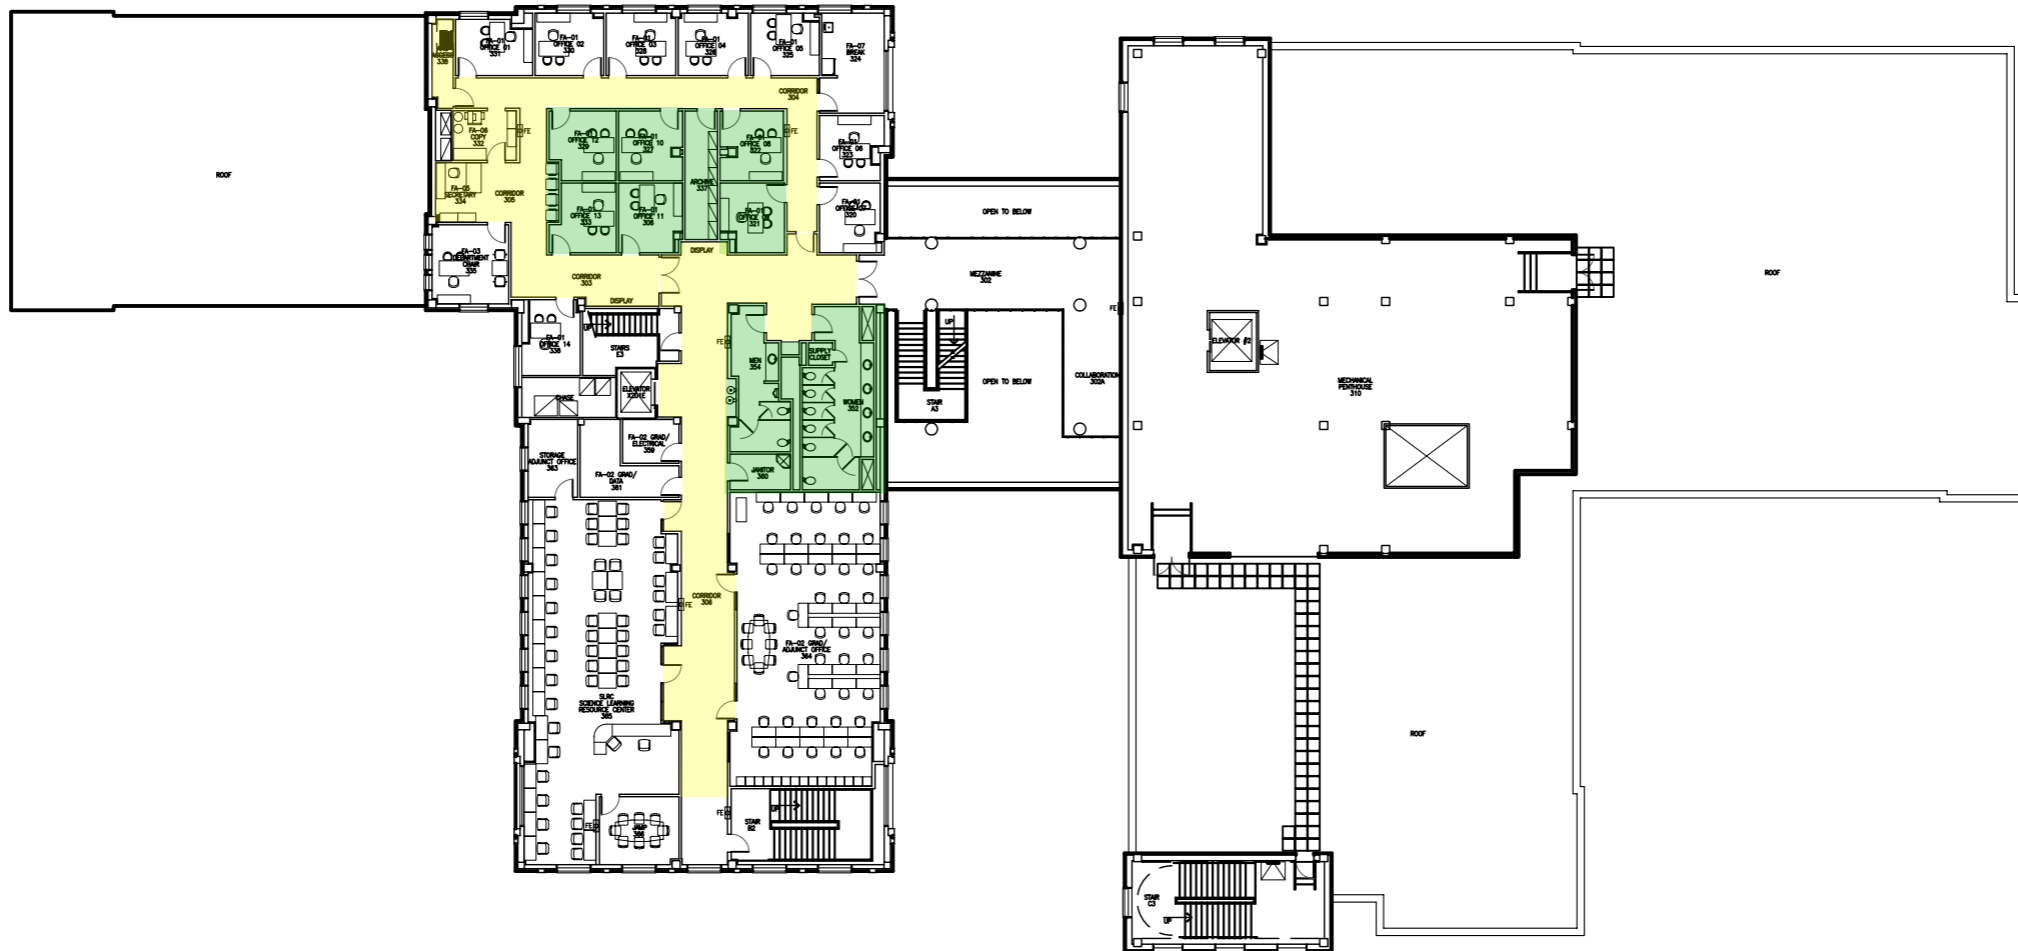

MAP KEY
 Shelter Locations

- Primary
- Secondary

1 ANN STUART SCIENCE BUILDING
 1ST FLOOR PLAN
 SCALE: 1/32" = 1'-0"

LEGEND	
FIRE PULL	FIRE=
FIRE EXTINGUISHER	FE O
FIRE EXT IN CABINET	FE C
EYEWASH STATION	EW O

MAP KEY

Shelter Locations

Primary

Secondary

1 ANN STUART SCIENCE BUILDING

2ND FLOOR PLAN

SCALE: 1/32" = 1'-0"

GRAPHIC SCALE

LEGEND	
FIRE PULL	FIRE
FIRE EXTINGUISHER	FE
FIRE EXT IN CABINET	FE-C
EYEWASH STATION	EW

MAP KEY

Shelter Locations

Primary

Secondary

1 ANN STUART SCIENCE BUILDING

3RD FLOOR PLAN

SCALE: 1/32" = 1'-0"

GRAPHIC SCALE

LEGEND	
FIRE PULL	FIRE⇨
FIRE EXTINGUISHER	FE○
FIRE EXT IN CABINET	FE□
EYEWASH STATION	EW○

MAP KEY
 Shelter Locations

- Primary
- Secondary

1 ANN STUART SCIENCE BUILDING
 4TH FLOOR PLAN
 SCALE: 1/32" = 1'-0"