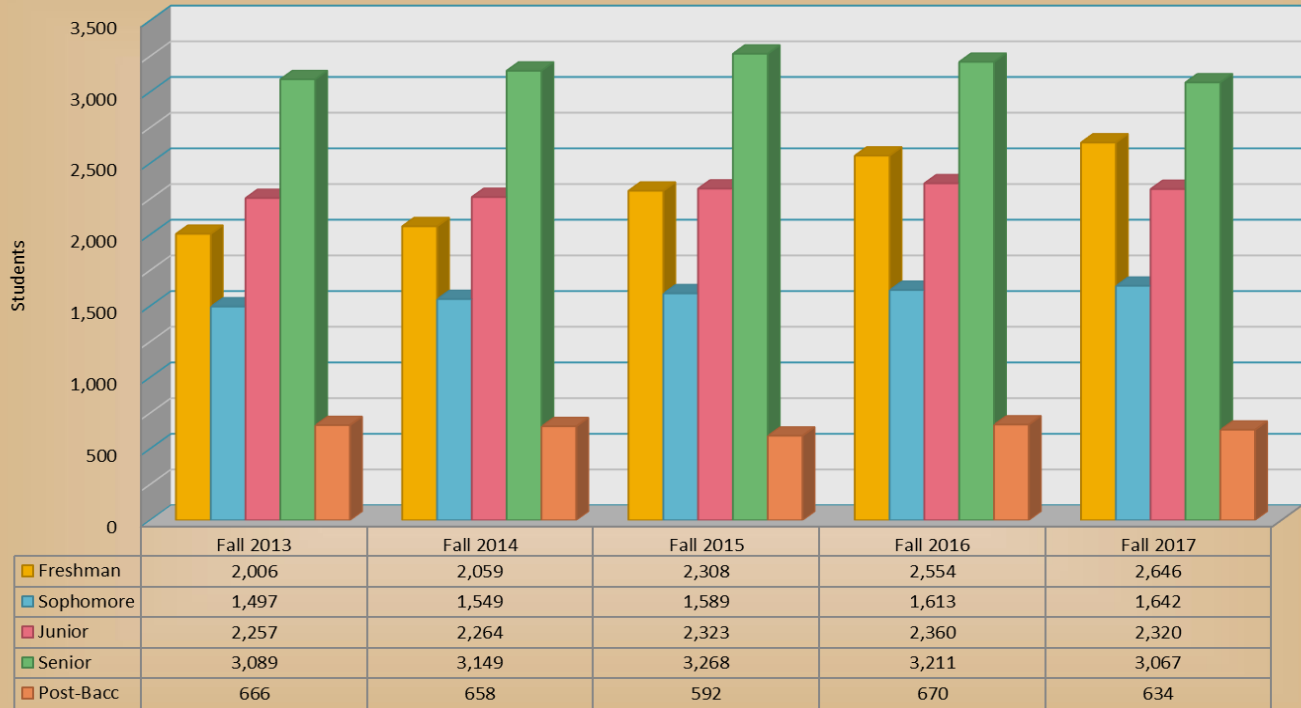

Texas Woman's University Enrollment

Fall Undergraduate Enrollment by Classification - 5-Year Comparisons

Fall Total Enrollment by Level - 5-Year Comparisons