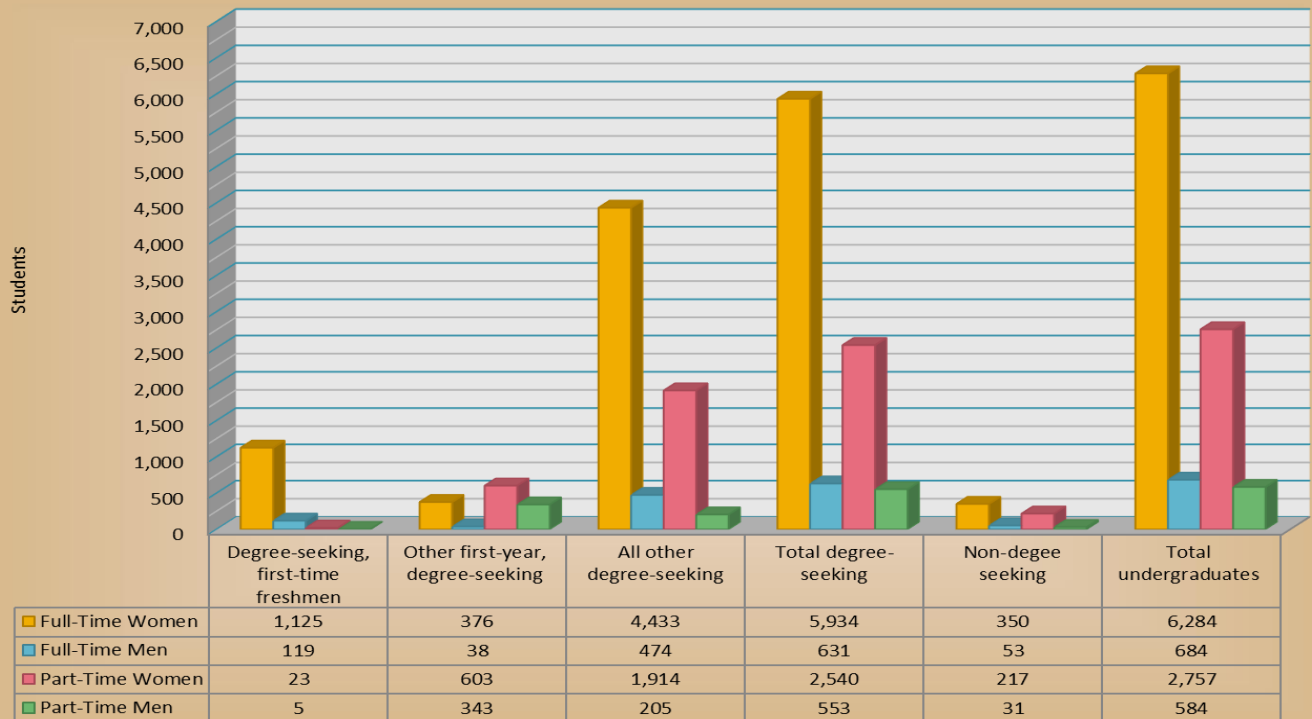

Texas Woman's University Enrollment

Fall 2017 Undergraduate Full-Time/Part-Time Totals by Gender

Fall 2017 Graduate Full-Time/Part-Time Totals by Gender