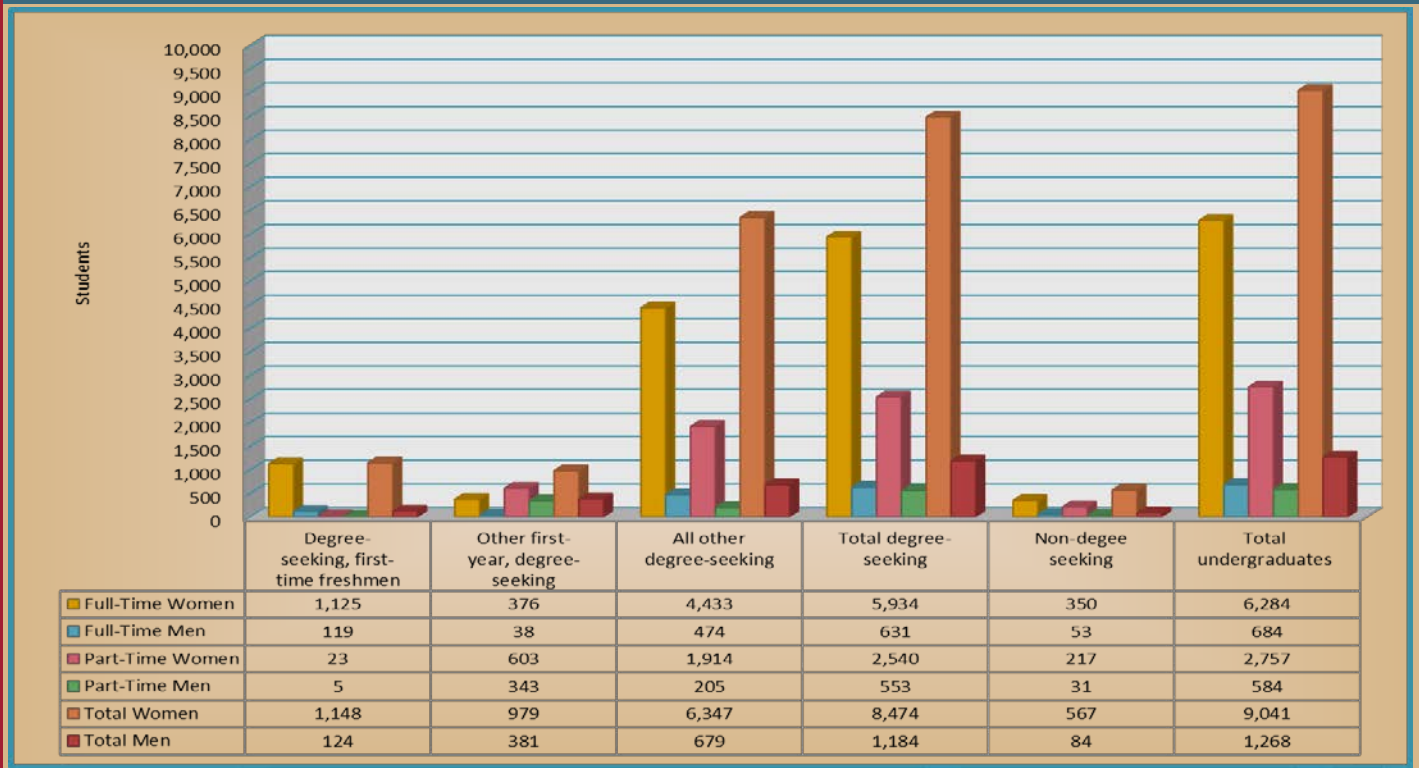

Texas Woman's University Enrollment

Fall 2017 Undergraduate Full-Time/Part-Time Totals by Gender

Fall 2017 Graduate Full-Time/Part-Time Totals by Gender