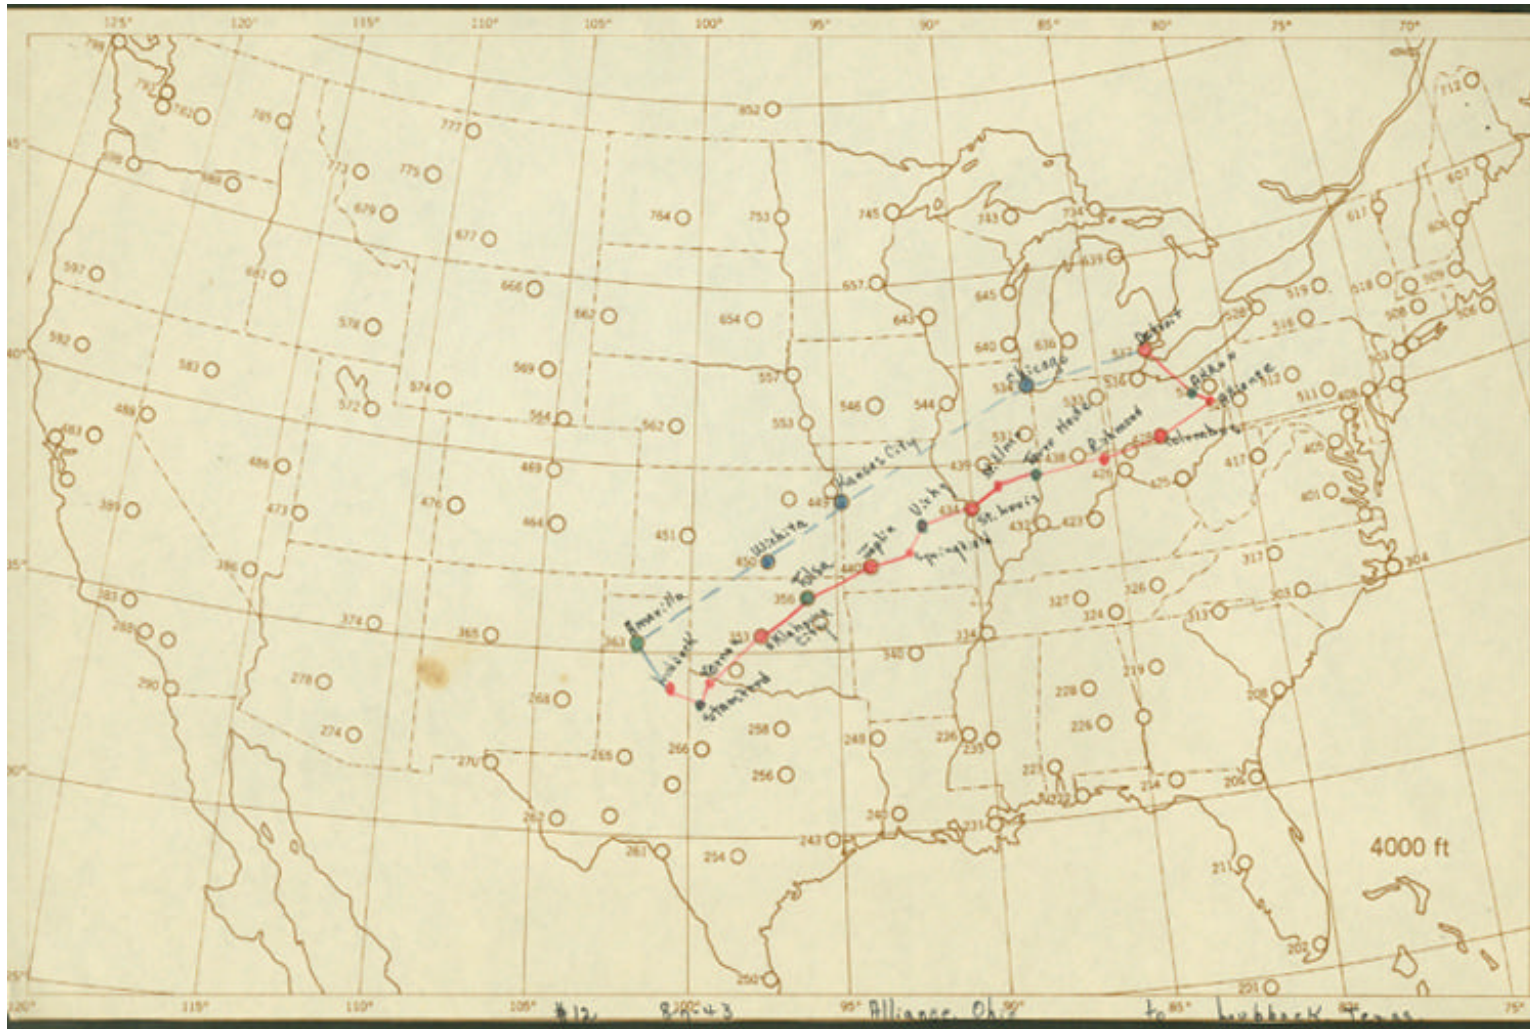

Paula Loop's Ferrying Flight Plans
 8/21/43
 Routes in red are flight routes.
 Routes in blue are return routes.

Paula Loop's Ferrying Flight Plans
 8/2/43