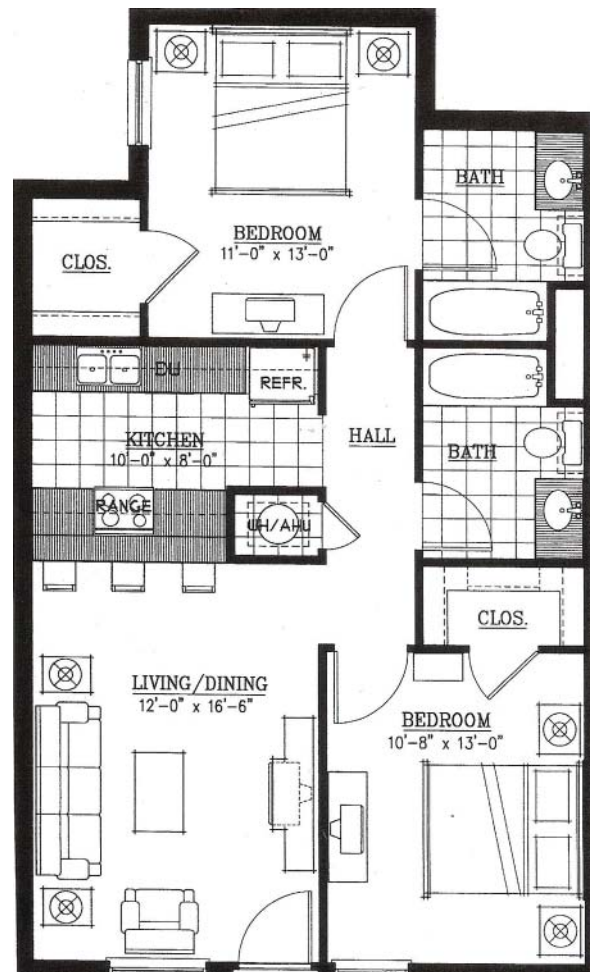

**TWU**  
UNIVERSITY HOUSING  
Texas Woman's University  
AT LONESTAR

PRIVATE 1 BEDROOM / 1 BATH  
464 SQUARE FEET  
600 TEXAS STREET

SHARED 1 BEDROOM / 1 BATH  
609 SQUARE FEET  
600 TEXAS STREET

SHARED 2 BEDROOM / 2 BATH  
850 SQUARE FEET  
600 TEXAS STREET