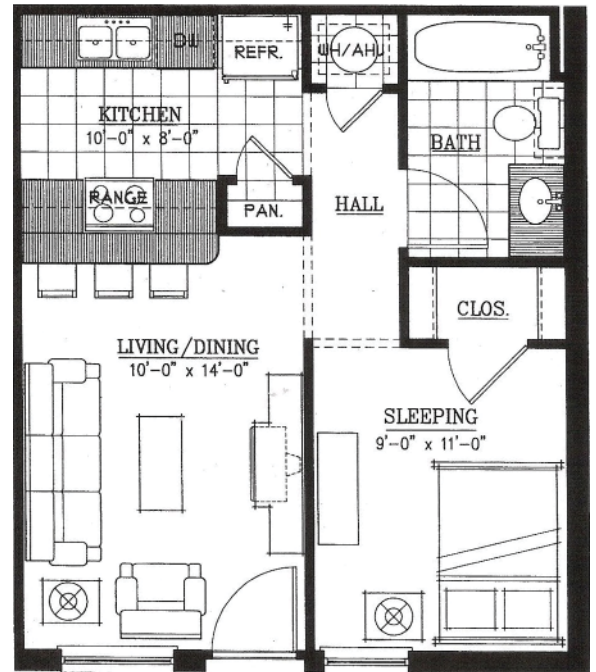

**TWU**  
UNIVERSITY HOUSING  
Texas Woman's University  
AT LONESTAR

PRIVATE 1 BEDROOM / 1 BATH  
464 SQUARE FEET  
600 TEXAS STREET

SHARED 1 BEDROOM / 1 BATH  
609 SQUARE FEET  
600 TEXAS STREET

SHARED 2 BEDROOM / 2 BATH  
850 SQUARE FEET  
600 TEXAS STREET