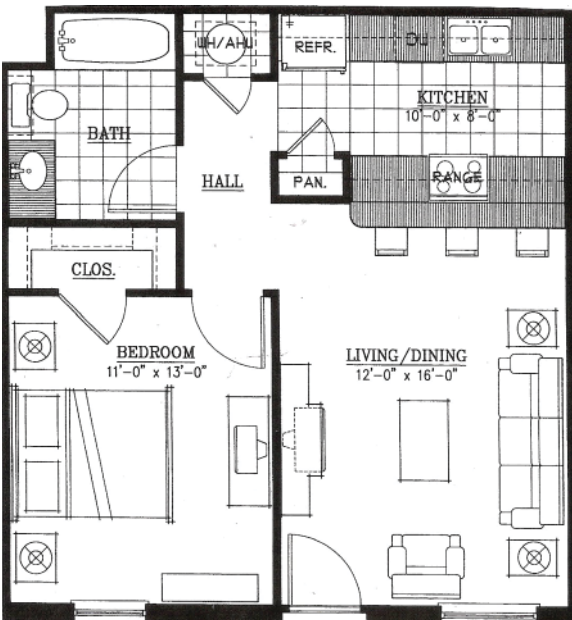

**TWU**  
UNIVERSITY HOUSING  
Texas Woman's University  
AT LONESTAR

PRIVATE 1 BEDROOM / 1 BATH  
464 SQUARE FEET  
600 TEXAS STREET

SHARED 1 BEDROOM / 1 BATH  
609 SQUARE FEET  
600 TEXAS STREET

SHARED 2 BEDROOM / 2 BATH  
850 SQUARE FEET  
600 TEXAS STREET