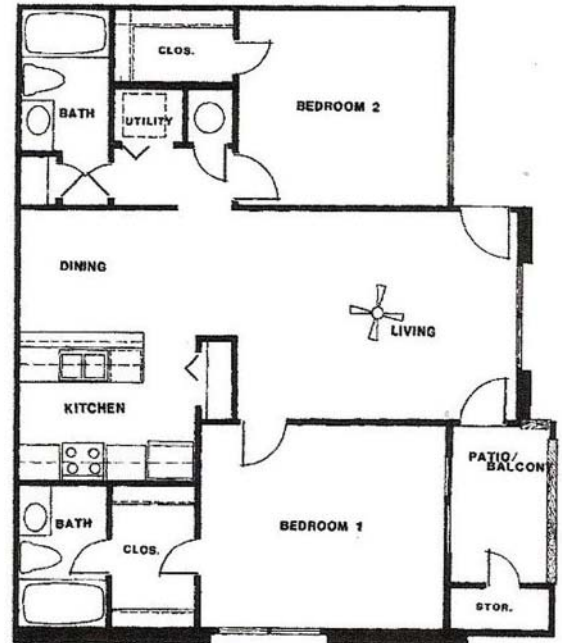

TWU
UNIVERSITY HOUSING
Texas Woman's University
AT BENT TREE

SHARED 2 BEDROOM / 2 BATH
935 SQUARE FEET
1000 NORTH BELL AVENUE

SHARED 1 BEDROOM / 1 BATH
600 SQUARE FEET
1000 NORTH BELL AVENUE

SHARED 2 BEDROOM / 2 BATH
935 SQUARE FEET
1000 NORTH BELL AVENUE