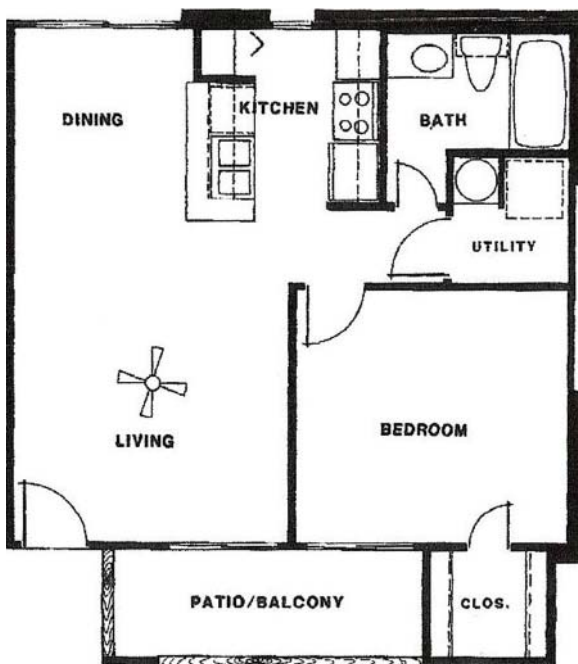

TWU
UNIVERSITY HOUSING
Texas Woman's University
AT BENT TREE

SHARED 2 BEDROOM / 2 BATH
935 SQUARE FEET
1000 NORTH BELL AVENUE

SHARED 1 BEDROOM / 1 BATH
600 SQUARE FEET
1000 NORTH BELL AVENUE

SHARED 2 BEDROOM / 2 BATH
935 SQUARE FEET
1000 NORTH BELL AVENUE