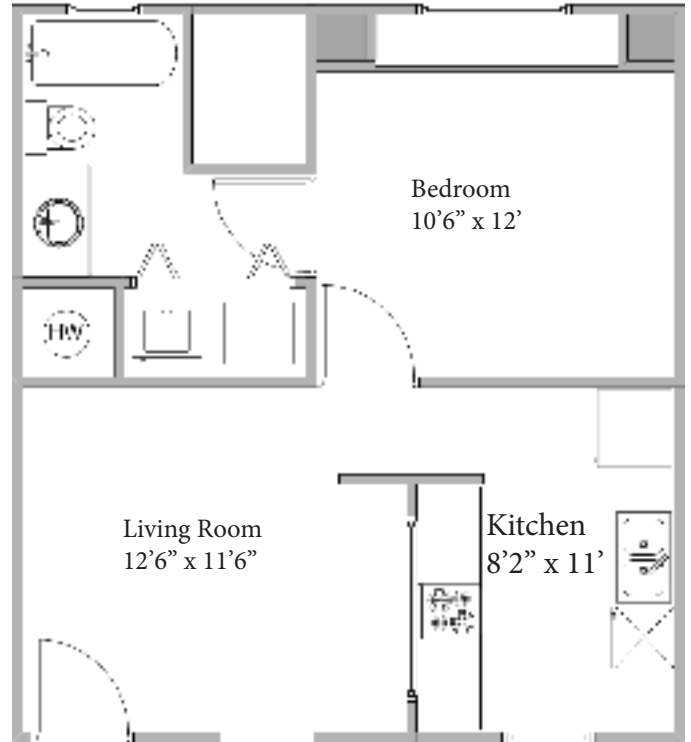

**TWU**  
UNIVERSITY HOUSING  
Texas Woman's University  
AT AUSTIN PLACE

PRIVATE 1 BEDROOM / 1 BATH  
490 SQUARE FEET  
1005 NORTH AUSTIN STREET

SHARED 2 BEDROOM / 2 BATH  
650 SQUARE FEET  
1005 NORTH AUSTIN STREET