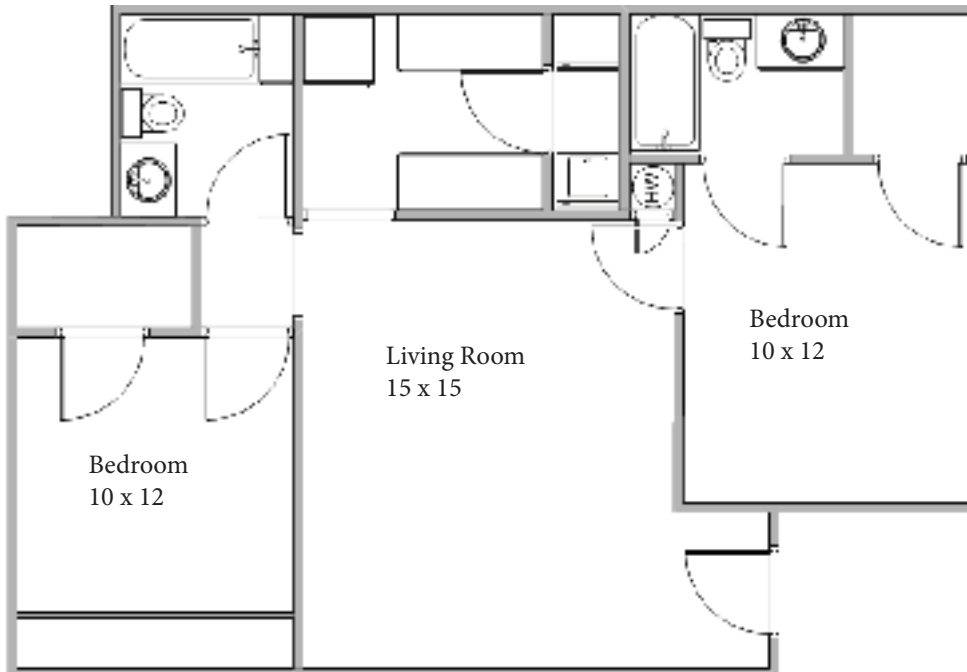

**TWU**  
UNIVERSITY HOUSING  
Texas Woman's University  
AT AUSTIN PLACE

PRIVATE 1 BEDROOM / 1 BATH  
490 SQUARE FEET  
1005 NORTH AUSTIN STREET

SHARED 2 BEDROOM / 2 BATH  
650 SQUARE FEET  
1005 NORTH AUSTIN STREET