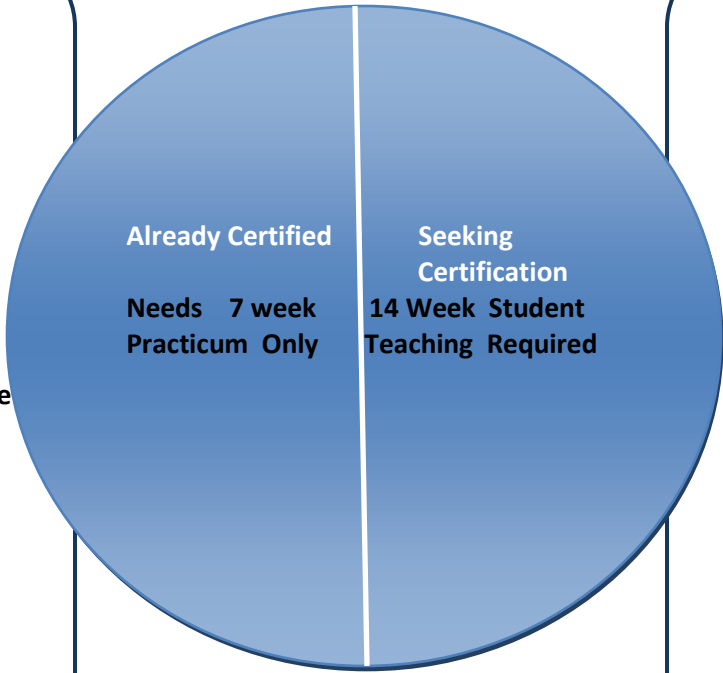

OUT-OF-STATE STUDENTS

Comments: _____

Comments: _____

- 7 Week Practicum
- Practice Based Experience
- Practicum Only
- Secure Own Site
- Paper work and supervision
Handled by:
Local--Dr. Allman
Distance-- Dr. White

- Student coordinates with their State Education Board for courses and certification requirements
- Secures own teaching site
- All Paper work handled through COMS
- Supervision
Dr. Allman

Comments: _____