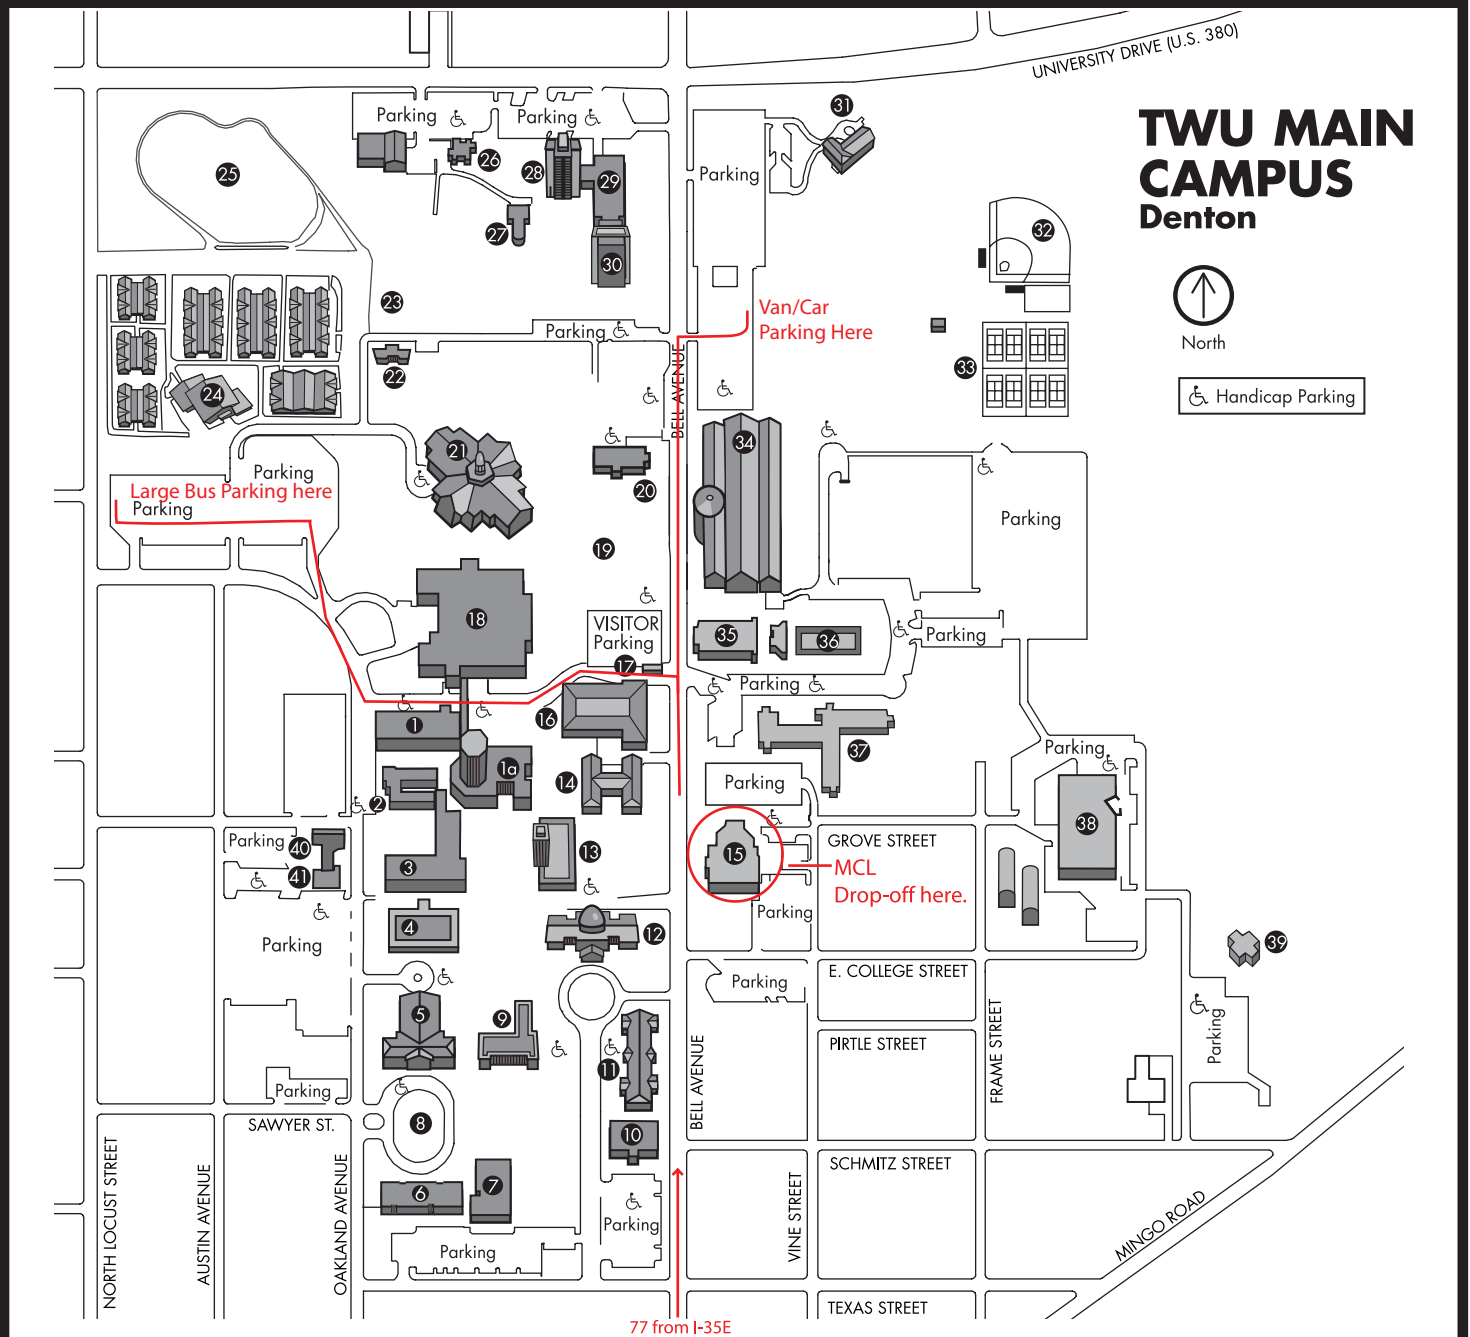

Texas Woman's University Campus Map

From I-35E:

- Exit at Dallas Drive (77, exit number 464)
- Continue straight for about 1 mile.
- When you approach the train crossing above the street, stay in the right lane and follow the road as it curves right. (this will bypass the stoplight at Eagle Dr.)
- After this curve, the road straightens for about 1/4 mile, then curves right again. Follow the signs to stay on Bell Ave (you will jog left at a stoplight).
- Continue up Bell Ave. and you will enter the TWU Campus.
- Turn right at E. College to get to the drop off point at the MCL (9 story red-brick tower).