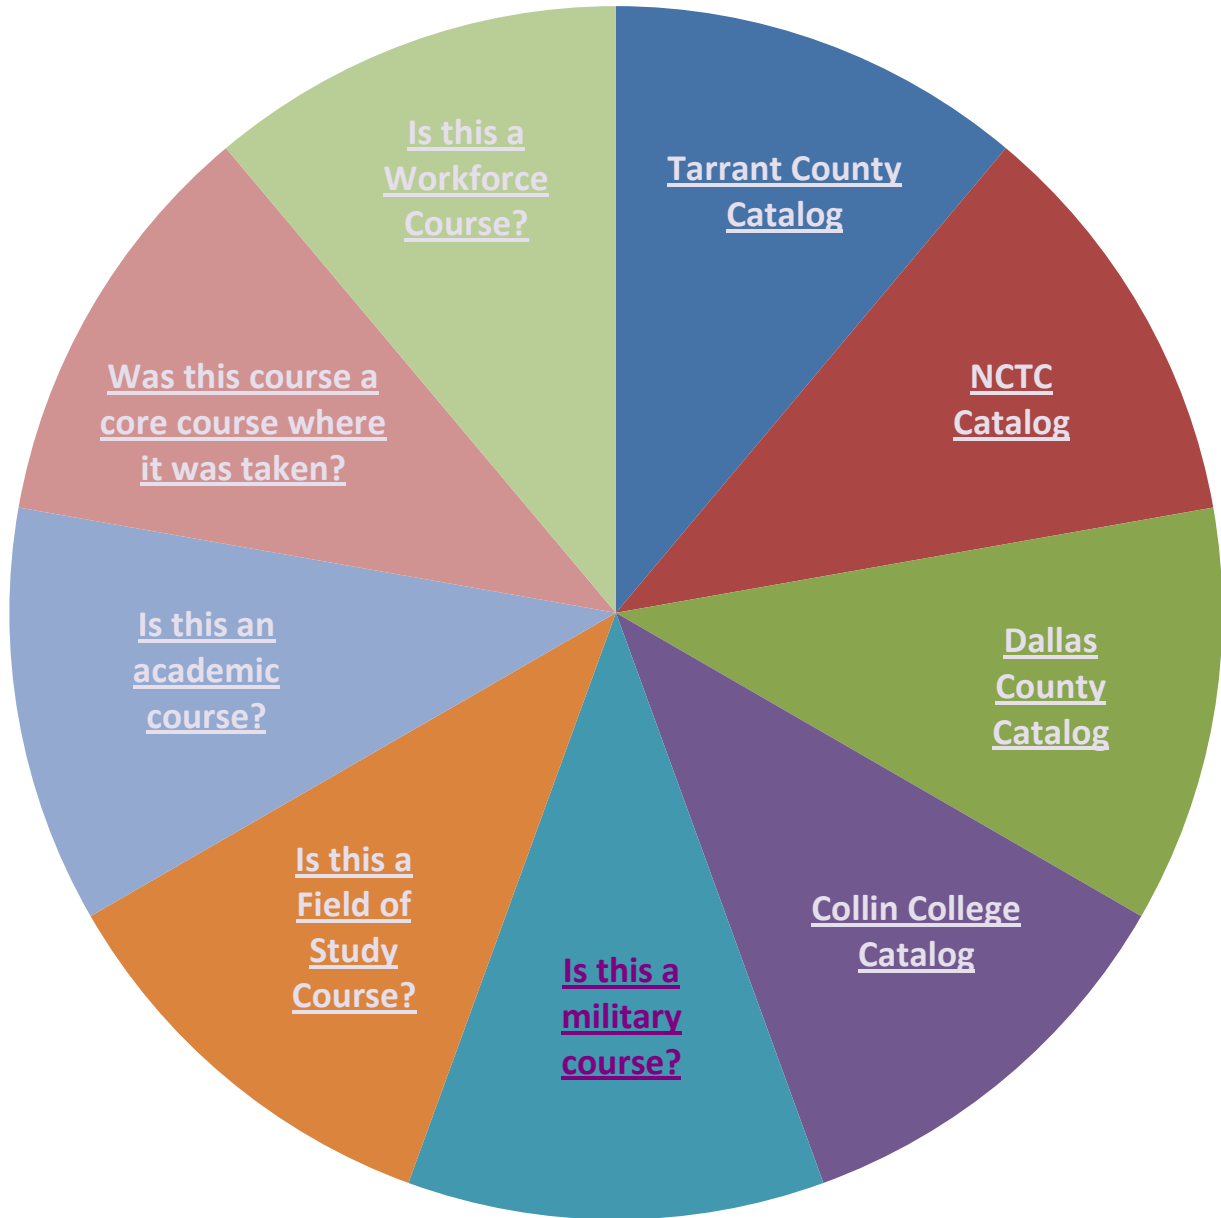

Links for Texas Community College Transfer Credit Analysis

Revised 5/15/08