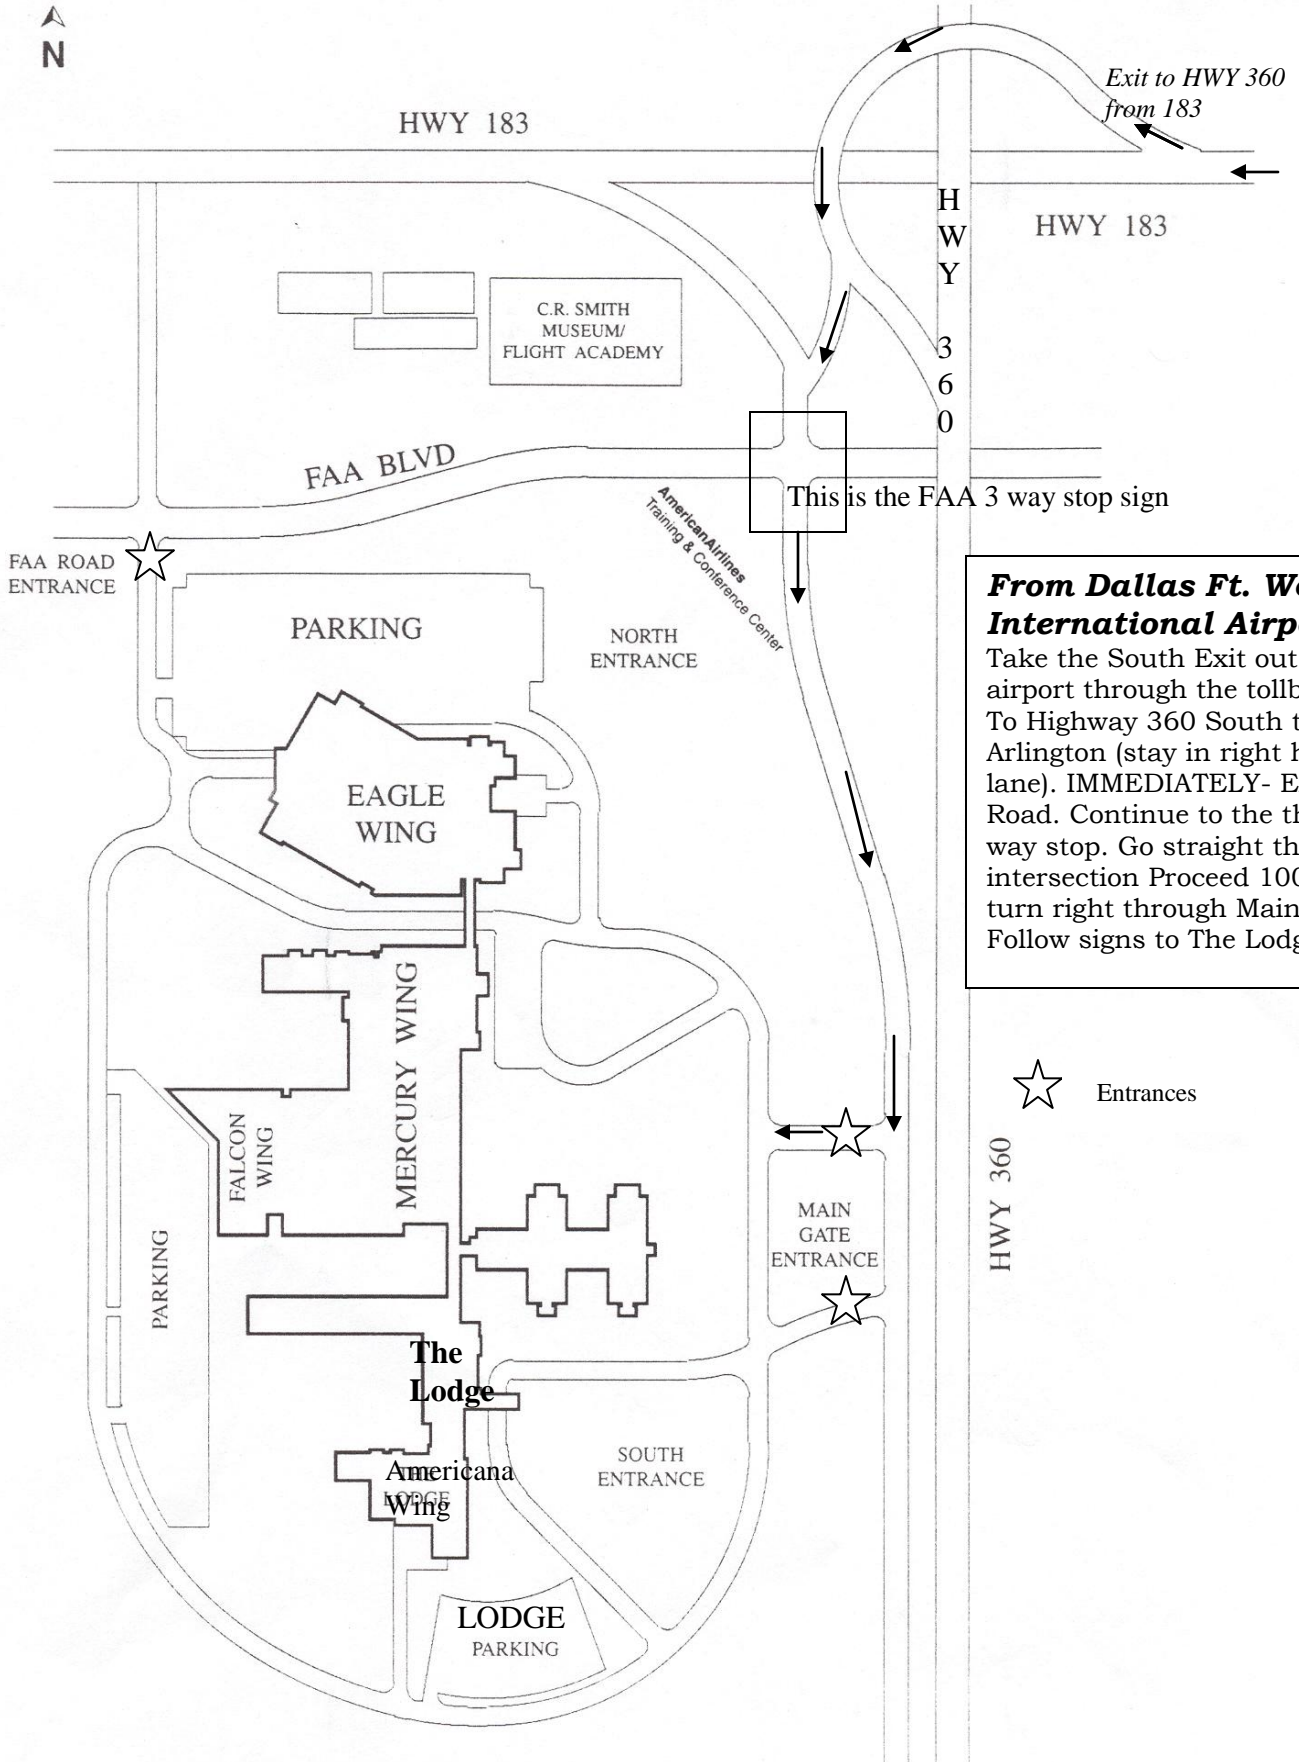

***From Downtown Dallas:***

Take Interstate 30 West to Highway 360.  
Go North on Highway 360 to the Trinity Blvd/FAA Road exit.  
Go through the traffic light at Trinity to FAA Road.  
Turn left at the stop sign and go back over the highway.  
At the three-way stop make left; proceed 100 yards.  
Turn right through Main Gate and follow signs to The Lodge/Lobby.

***From Love Field Airport (Dallas):***

Take main exit road out of the airport.  
At the stoplight at Mockingbird Lane, turn right.  
Go West on 183 towards D/FW Airport  
Exit Highway 360 South towards Arlington (stay in right hand lane)  
IMMEDIATELY Exit FAA Road.  
Continue to the three-way stop, go straight and proceed 100 yards.  
Turn right through Main Gate and follow signs to The Lodge/Lobby.

***From Arlington:***

Go North on Highway 360 to the Trinity Blvd/FAA Road exit.  
Go through the traffic light at Trinity Blvd to FAA Road.  
At the stop sign turn left, go back over the highway.  
At the three-way stop, turn left and proceed 100 yards.  
Turn right through Main Gate and follow signs to The Lodge/Lobby.

***From Fort Worth on I-20 or I-30:***

Take I-20 East or I-30 East towards Dallas.  
To Highway 360 North  
Exit Trinity Blvd/FAA Road.  
Go through the traffic light at Trinity Blvd to FAA Road.  
At the stop sign turn left, go back over the highway.  
At the three-way stop turn left again, proceed 100 yards .  
Turn right through the Main Gate and follow the signs to The Lodge/Lobby.